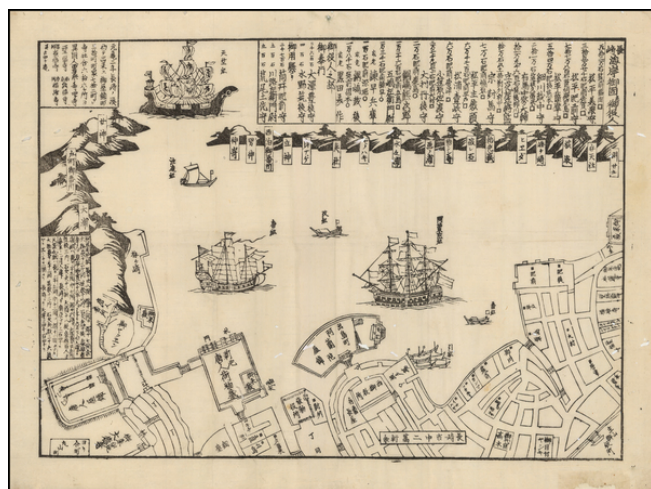

Stock#: 55552
Map Maker: Anonymous Kawaraban
Date: 1854 circa
Place: Japan
Color: Uncolored
Condition: VG-
Size: 14.5 x 10.5 inches
Price: \$2,900.00

Description:

Woodblock kawaraban plan of Nagasaki Bay.

The fan-shaped area in the middle of the image is Dejima where the Dutch were allowed to live and trade with the Japanese authorities. The square land on the left of Dejima is the Chinese quarter with the storehouse and rice granary, another square section of land connected by a bridge, the Chinese residential area. Three large vessels are shown in the bay, a Chinese vessel, a Dutch vessel and in the upper section an Indian ship. A list of officials assigned to coastal defense duty is inset along the upper right of the image.