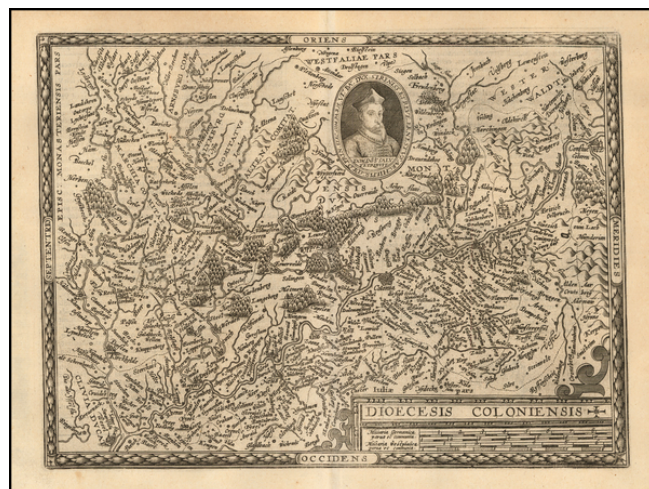

Barry Lawrence Ruderman Antique Maps Inc.

7407 La Jolla Boulevard
La Jolla, CA 92037

www.raremaps.com

(858) 551-8500
blr@raremaps.com

Dioecesis Colonensis

Stock#: 55534
Map Maker: Quad / Bussemacher
Date: 1592 circa
Place: Cologne
Color: Uncolored
Condition: VG+
Size: 11 x 7.5 inches
Price: \$165.00

Description:

Detailed map of the Cologne region of Germany.

Centered on the Rhine River with east at the top. Major cities shown included Cologne, Dusseldorf, Duisburg, and Wessel

The present map was produced by two of the primary Cologne School mapmakers, Johann Bussemacher and Matthias Quad. The Cologne School of cartography, was perhaps the only group of mapmakers competing with the Low Countries-based map publishing houses at the end of the 16th century (De Jode and Ortelius). For more on the Cologne School, see: Meurer, *Atlantes Colonienses. Die Kolner Schule der Atlas Kartographie 1570-1610*.