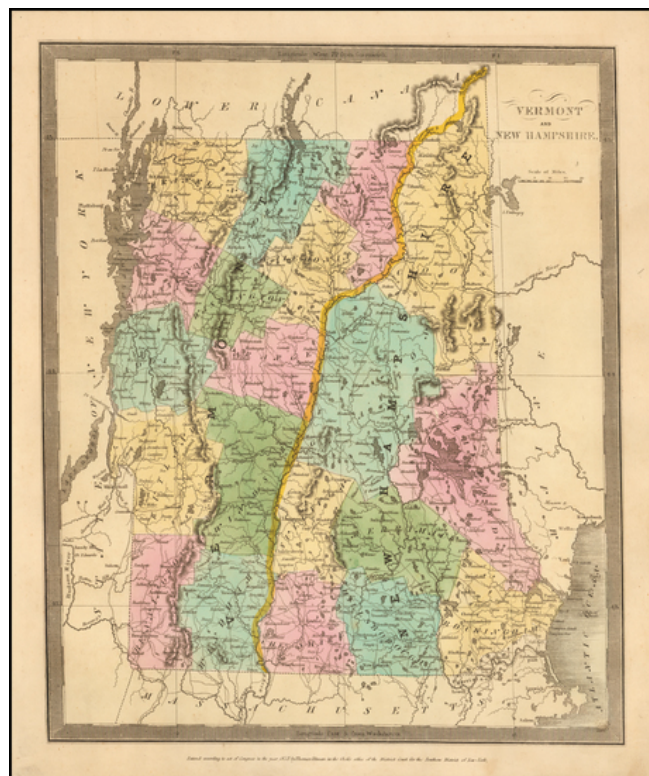

Barry Lawrence Ruderman Antique Maps Inc.

7407 La Jolla Boulevard
La Jolla, CA 92037

www.RareMaps.com

(858) 551-8500
blr@RareMaps.com

Vermont and New Hampshire

Stock#: 55517
Map Maker: Burr
Date: 1836
Place: New York
Color: Hand Colored
Condition: VG+
Size: 12.5 x 10.5 inches
Price: \$145.00

Description:

Nice wash color example of David Burr's map of Vermont & New Hampshire, hand colored by counties.

Detailed Condition: