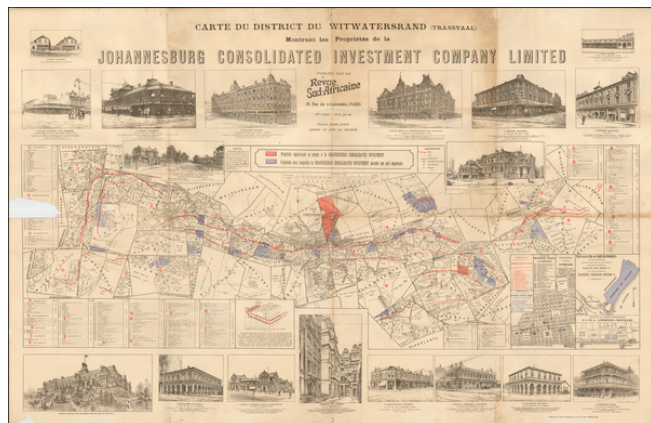

Stock#: 55503
Map Maker: Revue sud-africaine
Date: 1902
Place: Paris
Color: Color
Condition: Fair
Size: 36.5 x 24.5 inches
Price: SOLD

Description:

Highly detailed set of maps and profile views of buildings, promoting the activities of the Johannesburg Investment Company.

Detailed Condition:

Some staining. Small area of loss at right side.