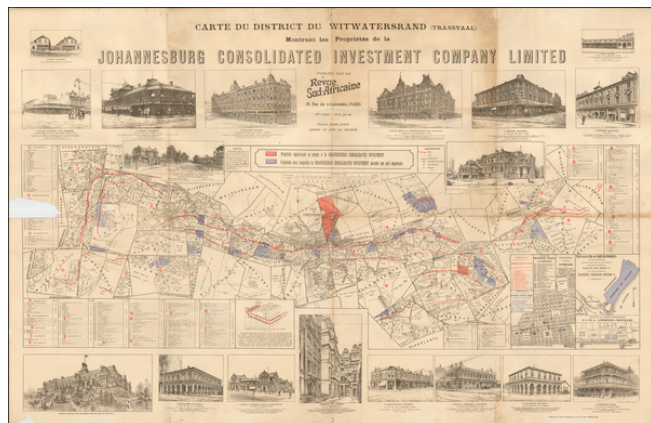

**Stock#:** 55503  
**Map Maker:** Revue sud-africaine  
**Date:** 1902  
**Place:** Paris  
**Color:** Color  
**Condition:** Fair  
**Size:** 36.5 x 24.5 inches  
**Price:** \$475.00

**Description:**

Highly detailed set of maps and profile views of buildings, promoting the activities of the Johannesburg Investment Company.

**Detailed Condition:**

Some staining. Small area of loss at right side.