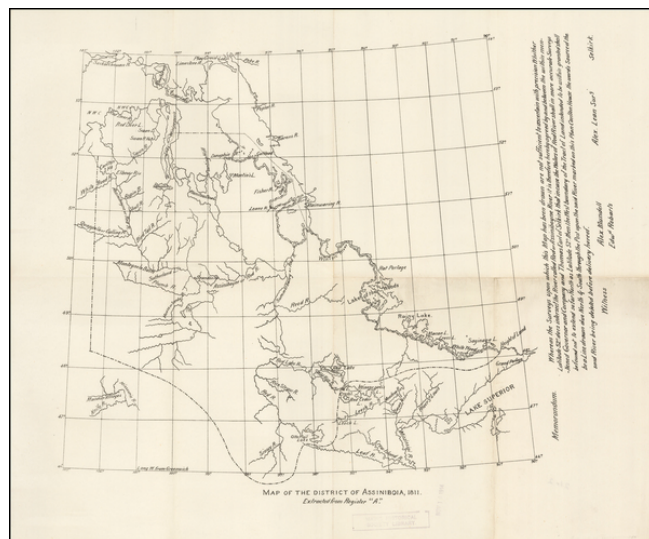

Barry Lawrence Ruderman Antique Maps Inc.

7407 La Jolla Boulevard
La Jolla, CA 92037

www.raremaps.com

(858) 551-8500
blr@raremaps.com

(Red River Colony) Map of the District of Assiniboia, 1811

Stock#: 55494mb
Map Maker: Anonymous
Date: 1914 circa
Place: Ottawa
Color: Uncolored
Condition: VG+
Size: 20 x 17.7 inches
Price: \$125.00

Description:

Early copy of one of the original maps delineating the Red River Colony, undertaken by Alex Lean, surveyor, in Selkirk.

The name District of Assiniboia was used to describe the Red River Colony, (for official purposes), between 1812 and 1869.

An important map for the early history of the region.

Detailed Condition: