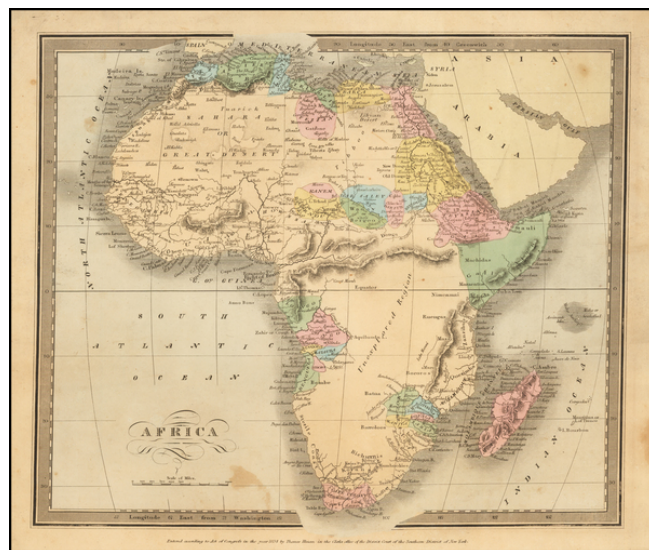

Barry Lawrence Ruderman Antique Maps Inc.

7407 La Jolla Boulevard
La Jolla, CA 92037

www.raremaps.com

(858) 551-8500
blr@raremaps.com

Africa

Stock#: 55413
Map Maker: Burr
Date: 1836
Place: New York
Color: Hand Colored
Condition: VG-
Size: 12.5 x 10.5 inches
Price: SOLD

Description:

Nice wash color example of Africa, colored by tribal regions.

Detailed Condition: