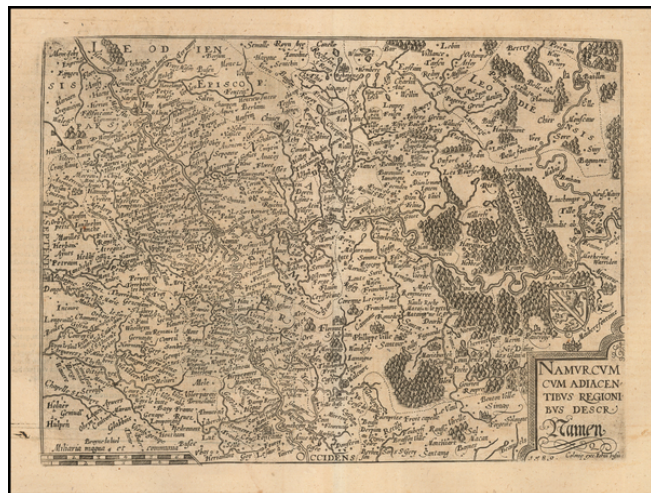

## Namurcum Cum Adiacentibus Regionibus Descr Namen . . . 1589

**Stock#:** 55402  
**Map Maker:** Quad / Bussemacher  
**Date:** 1592 circa  
**Place:** Cologne  
**Color:** Uncolored  
**Condition:** VG  
**Size:** 10.5 x 7.5 inches  
**Price:** \$275.00

### Description:

Nice example of this scarce map of the Wallonia region of Belgium, published in Cologne.

The present map was produced by two of the primary Cologne School mapmakers, Johann Bussemacher and Matthias Quad. The Cologne School of cartography, was perhaps the only group of mapmakers competing with the Low Countries-based map publishing houses at the end of the 16th century (De Jode and Ortelius). For more on the Cologne School, see: Meurer, *Atlantes Colonienses. Die Kolner Schule der Atlas Kartographie 1570-1610*.