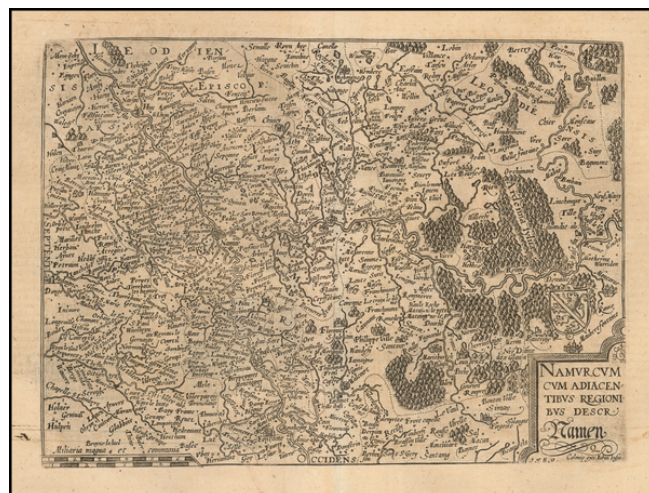

## Namurcum Cum Adiacentibus Regionibus Descr Namen . . . 1589

**Stock#:** 55402  
**Map Maker:** Quad / Bussemacher  
**Date:** 1592 circa  
**Place:** Cologne  
**Color:** Uncolored  
**Condition:** VG  
**Size:** 10.5 x 7.5 inches  
**Price:** \$ 245.00

### Description:

Nice example of this scarce map of the Wallonia region of Belgium, published in Cologne.

The present map was produced by two of the primary Cologne School mapmakers, Johann Bussemacher and Matthias Quad. The Cologne School of cartography, was perhaps the only group of mapmakers competing with the Low Countries-based map publishing houses at the end of the 16th century (De Jode and Ortelius). For more on the Cologne School, see: Meurer, *Atlantes Colonienses. Die Kolner Schule der Atlas Kartographie 1570-1610*.