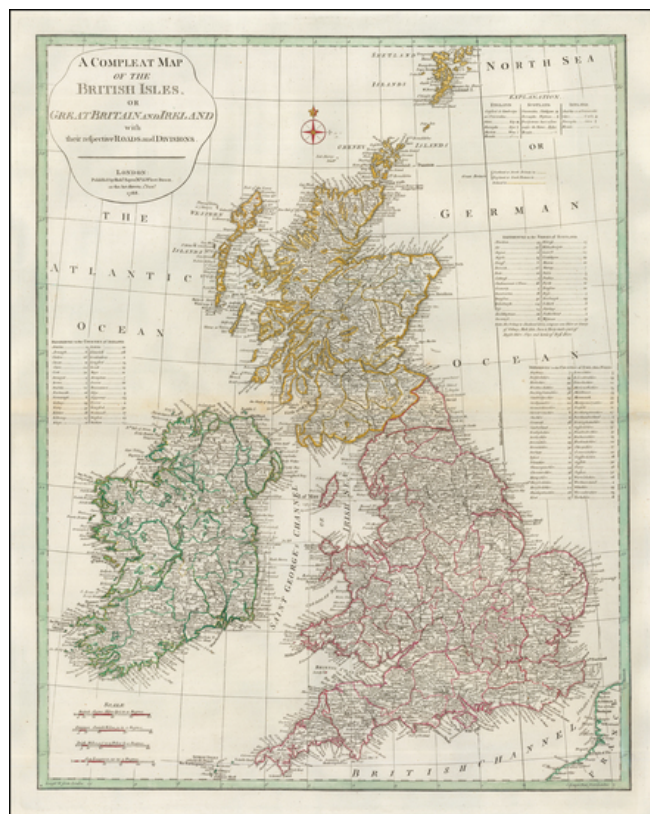

## A Compleat Map of the British Isles, or Great Britain And Ireland; with their respective Roads and Divisions . . . 1788

**Stock#:** 55331  
**Map Maker:** Sayer  
**Date:** 1788  
**Place:** London  
**Color:** Hand Colored  
**Condition:** VG+  
**Size:** 24 x 19 inches  
**Price:** \$375.00

### Description:

Detailed map of the British Isles, with several keys noting the various counties. Towns, roads, rivers, lakes, islands, etc. shown.