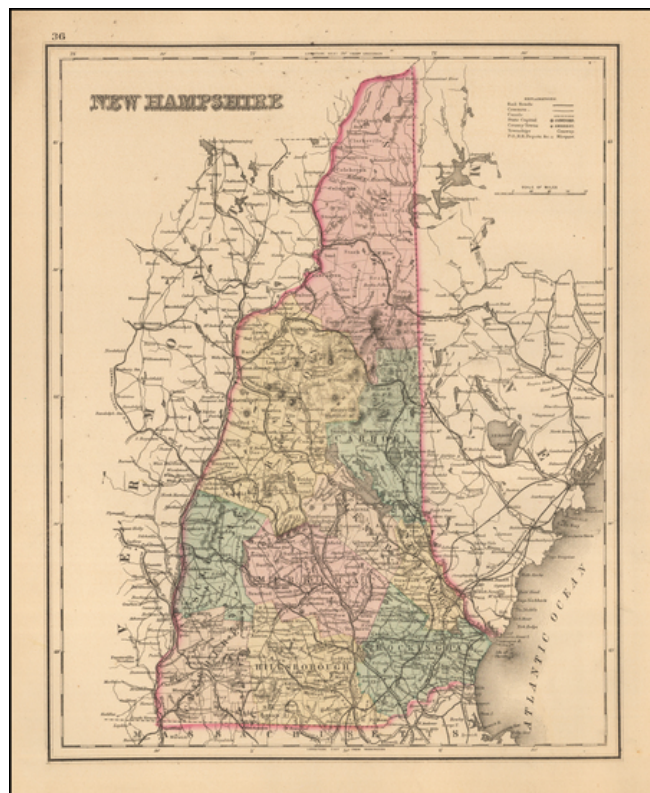

Barry Lawrence Ruderman Antique Maps Inc.

7407 La Jolla Boulevard
La Jolla, CA 92037

www.raremaps.com

(858) 551-8500
blr@raremaps.com

New Hampshire

Stock#: 55328
Map Maker: Gray
Date: 1876
Place: New York
Color: Hand Colored
Condition: VG+
Size: 12 x 14 inches
Price: \$ 145.00

Description:

Detailed map of New Hampshire, published by OW Gray.

The map is colored by townships and showing towns, counties, rivers, railroads, and substantial additional details.

Detailed Condition: