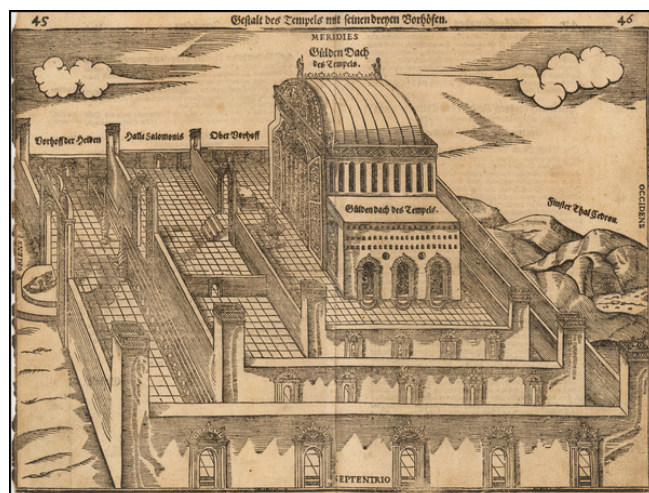

## Gestalt Des Tempels Mit Seinen Dreyen Vorhofen

**Stock#:** 55279  
**Map Maker:** Bunting  
**Date:** 1592 circa  
**Place:** Magdeberg  
**Color:** Uncolored  
**Condition:** VG  
**Size:** 15.3 x 10.7 inches  
**Price:** SOLD

### Description:

Nice example of Heinrich Bunting's view of the Temple of Solomon.

This scarce view is from Heinrich Bunting's *Itinerarum Sacrae Scripturae*. It is believed that more than 60 editions of Bunting's *Itinerarum* were published in various languages between 1581 and 1757. Bunting's work describes the travels of religious figures in the Bible and was the most complete summary of geography of the Bible of this period. *Itinerarum Sacrae Scripturae* was first printed in Helmstadt in 1581 and was produced in numerous editions in Germany. The book was so popular, it was also issued with text in Danish, Swedish, Dutch, Czech, and English.