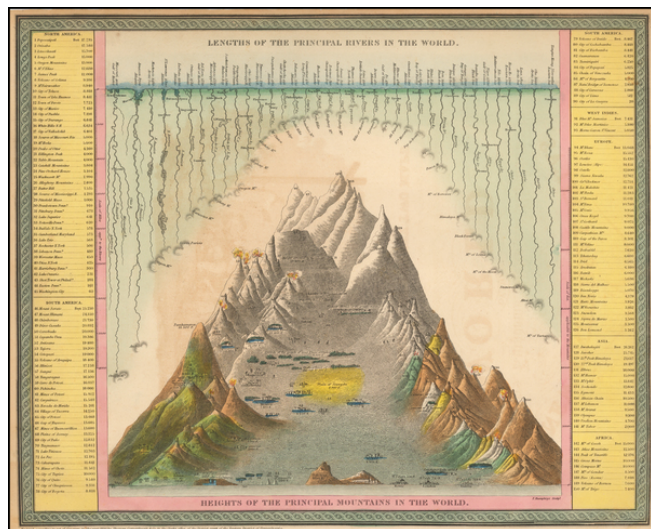

Stock#: 55273
Map Maker: Thomas, Cowperthwait & Co.
Date: 1856
Place: Philadelphia
Color: Hand Colored
Condition: VG
Size: 16 x 13 inches
Price: \$125.00

Description:

Interesting chart of the principal mountains and rivers of the World, with a key on either side identifying the mountains and rivers shown, including a number of active volcanoes.