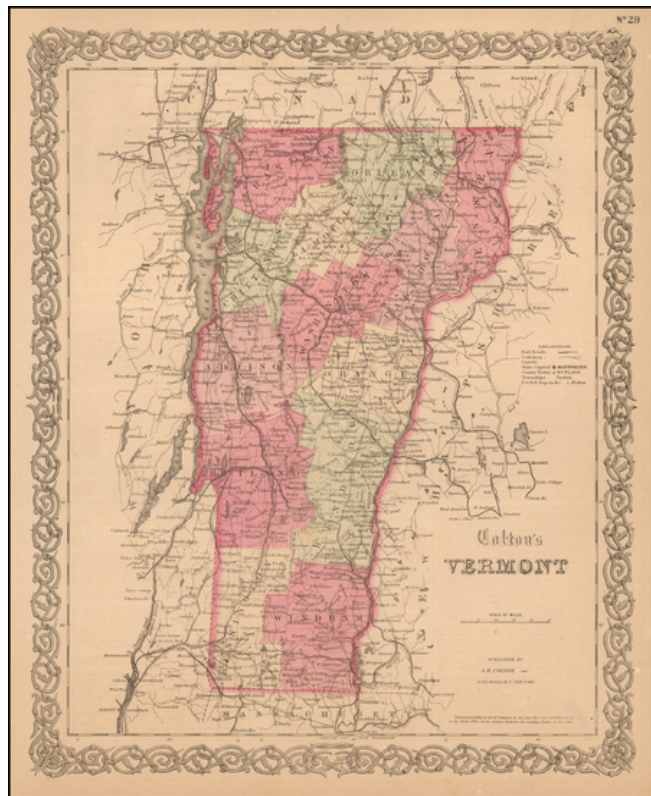

Barry Lawrence Ruderman Antique Maps Inc.

7407 La Jolla Boulevard
La Jolla, CA 92037

www.raremaps.com

(858) 551-8500
blr@raremaps.com

Colton's Vermont

Stock#: 55272
Map Maker: Colton
Date: 1865
Place: New York
Color: Hand Colored
Condition: VG+
Size: 15 x 13 inches
Price: \$75.00

Description:

Detailed map of Vermont, colored by counties and showing towns, counties, townships, post offices, depots, rivers, railroads, and substantial additional details.

A terrific map, from JH Colton, one of the most prolific American mapmakers of the mid-19th Century. From the scarce edition, bearing the imprint of Johnson & Browning, one year before these two publishers commenced publication of Johnson's Illustrated Family Atlas of the World. Marvelous vibrant colors.