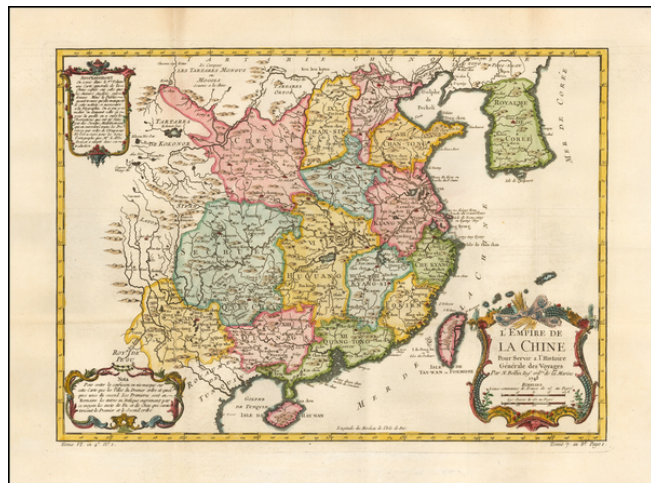

Barry Lawrence Ruderman Antique Maps Inc.

7407 La Jolla Boulevard
La Jolla, CA 92037

www.raremaps.com

(858) 551-8500
blr@raremaps.com

L'Empire De La Chine . . . 1748

Stock#: 55251
Map Maker: Bellin
Date: 1748
Place: Paris
Color: Hand Colored
Condition: VG+
Size: 16 x 11.5 inches
Price: \$495.00

Description:

Detailed map of China and Korea, extending the Tartar regions in the west and showing Hainan and Formosa Islands.

Includes three decorative cartouches.

One of the maps produced by Nicholas Bellin for Prevost d'Exiles' influential travel book, *L'Histoire Generale des Voyages*.