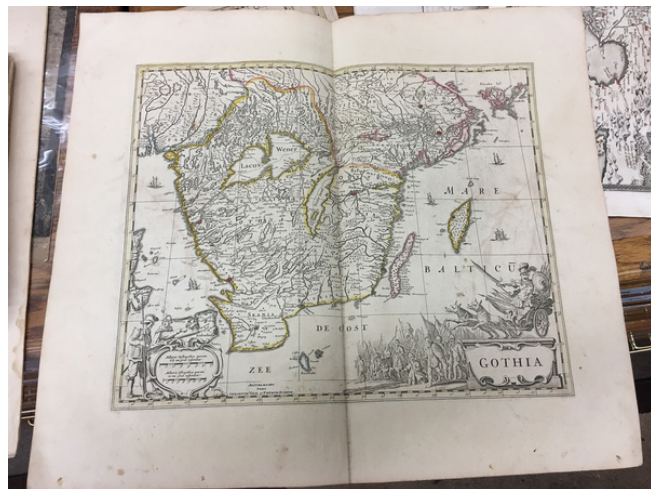

## Gothia

**Stock#:** 55241  
**Map Maker:** Schenk & Valk  
**Date:** 1680 circa  
**Place:** Amsterdam  
**Color:** Hand Colored  
**Condition:** VG  
**Size:** 21 x 17 inches  
**Price:** SOLD

### Description:

Decorative map of Gothia, published by Valk & Schenk.

The map is richly decorated with a large figurative cartouche, scale of miles and sailing ships.

This map of Southern Sweden provides many place names of larger cities and small places as well.