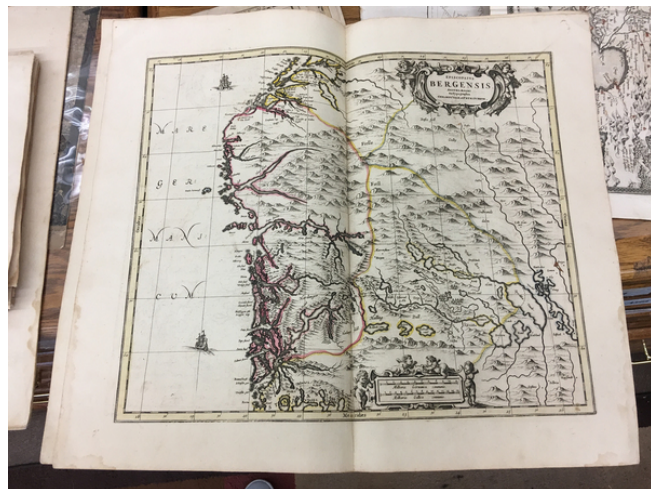

Barry Lawrence Ruderman Antique Maps Inc.

7407 La Jolla Boulevard
La Jolla, CA 92037

www.raremaps.com

(858) 551-8500
blr@raremaps.com

Episcopatus Bergensis . . .

Stock#: 55240
Map Maker: Schenk & Valk
Date: 1680 circa
Place:
Color: Hand Colored
Condition: VG+
Size:
Price: SOLD

Description:

Detailed Condition: