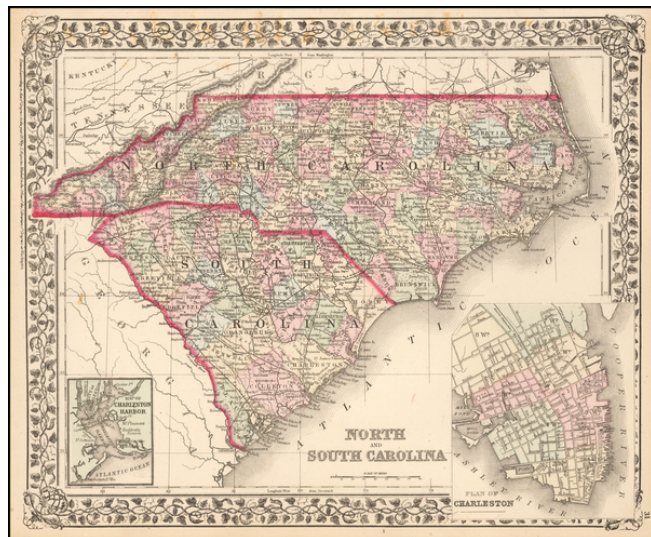

Barry Lawrence Ruderman Antique Maps Inc.

7407 La Jolla Boulevard
La Jolla, CA 92037

www.raremaps.com

(858) 551-8500
blr@raremaps.com

North and South Carolina [with plan of Charleston]

Stock#: 55160
Map Maker: Mitchell Jr.
Date: 1888
Place: Philadelphia
Color: Hand Colored
Condition: VG
Size: 14 x 12 inches
Price: \$55.00

Description:

Map of the Carolinas with insets of Charleston and Charleston Harbor, hand colored by counties and showing towns, counties, roads, railroads, rivers, etc.

Detailed Condition:

some foxing