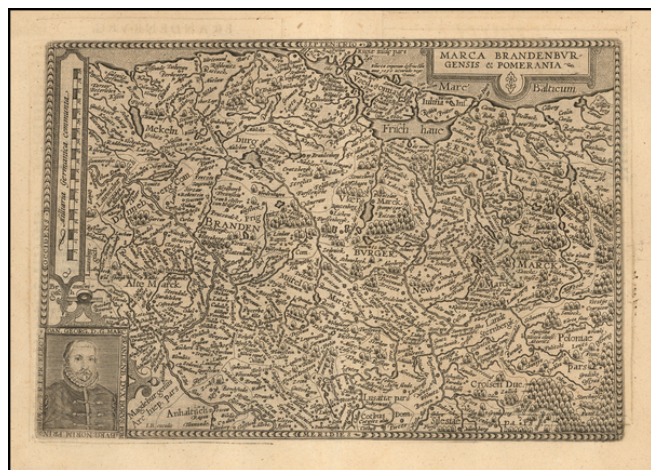

Barry Lawrence Ruderman Antique Maps Inc.

7407 La Jolla Boulevard
La Jolla, CA 92037

www.raremaps.com

(858) 551-8500
blr@raremaps.com

Marca Brandenburgensis & Pomerania

Stock#: 55100
Map Maker: Quad / Bussemacher
Date: 1592 circa
Place: Cologne
Color: Uncolored
Condition: VG
Size: 12 x 9.5 inches
Price: \$175.00

Description:

Detailed map of the north part of Germany, including Brandenburg and Pomerania.

Includes a portrait of Johan Georg of Brandenburg (1525 - 1598) Prince-electoral of the Margraviate of Brandenburg (1571-1598) and a Duke of Prussia.

The present map was produced by two of the primary Cologne School mapmakers, Johann Bussemacher and Matthias Quad. The Cologne School of cartography, was perhaps the only group of mapmakers competing with the Low Countries-based map publishing houses at the end of the 16th century (De Jode and Ortelius). For more on the Cologne School, see: Meurer, *Atlantes Colonienses. Die Kolner Schule der Atlas Kartographie 1570-1610*.