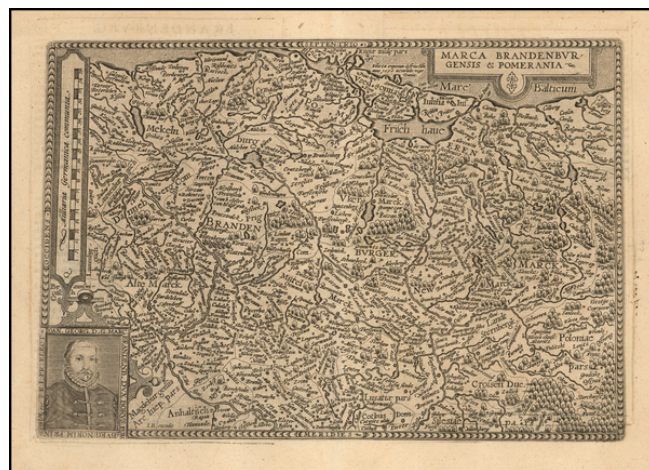

Barry Lawrence Ruderman Antique Maps Inc.

7407 La Jolla Boulevard
La Jolla, CA 92037

www.raremaps.com

(858) 551-8500
blr@raremaps.com

Marca Brandenburgensis & Pomerania

Stock#: 55100
Map Maker: Quad / Bussemacher
Date: 1592 circa
Place: Cologne
Color: Uncolored
Condition: VG
Size: 12 x 9.5 inches
Price: \$ 145.00

Description:

Detailed map of the north part of Germany, including Brandenburg and Pomerania.

Includes a portrait of Johan Georg of Brandenburg (1525 - 1598) Prince-electoral of the Margraviate of Brandenburg (1571-1598) and a Duke of Prussia.

The present map was produced by two of the primary Cologne School mapmakers, Johann Bussemacher and Matthias Quad. The Cologne School of cartography, was perhaps the only group of mapmakers competing with the Low Countries-based map publishing houses at the end of the 16th century (De Jode and Ortelius). For more on the Cologne School, see: Meurer, *Atlantes Colonienses. Die Kolner Schule der Atlas Kartographie 1570-1610*.