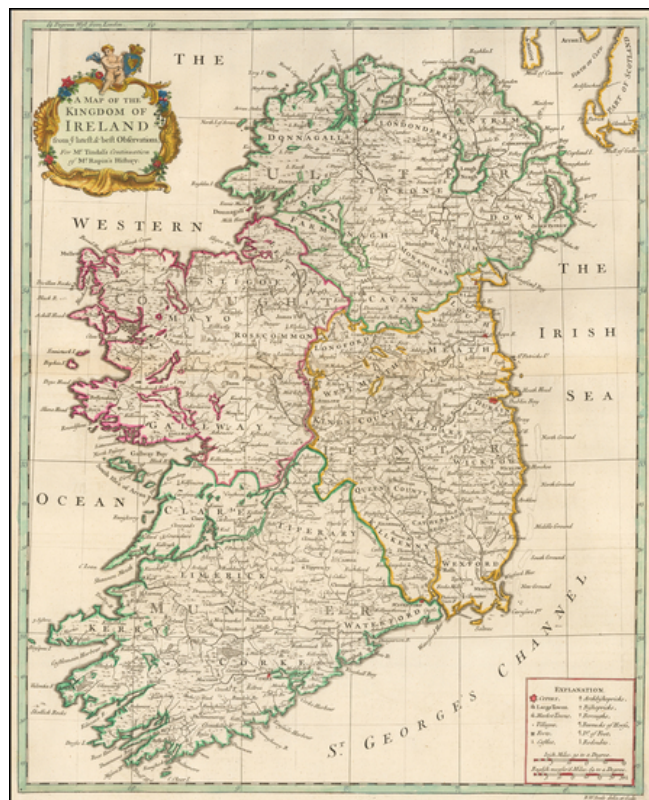

Barry Lawrence Ruderman Antique Maps Inc.

7407 La Jolla Boulevard
La Jolla, CA 92037

www.raremaps.com

(858) 551-8500
blr@raremaps.com

A Map of the Kingdom of Ireland from ye latest & best Observations . . .

Stock#: 55070
Map Maker: Seale
Date: 1732 circa
Place: London
Color: Hand Colored
Condition: VG
Size: 19.5 x 15.5 inches
Price: SOLD

Description:

Decorative example of Robert Seale's map of Ireland, which appeared in Tindal's *Continuation of Rapin's History*, published in London.

Ireland is colored by counties and shows towns, roads, rivers, lakes, mountains, castles, islands, bays, etc.

The key at the bottom left includes symbols for identifying cities, large towns, market towns, villages, forts, castles, Archbishopsricks, Bishopsricks, boroughs, horse barracks, foot soldier barracks, redoubts, etc.