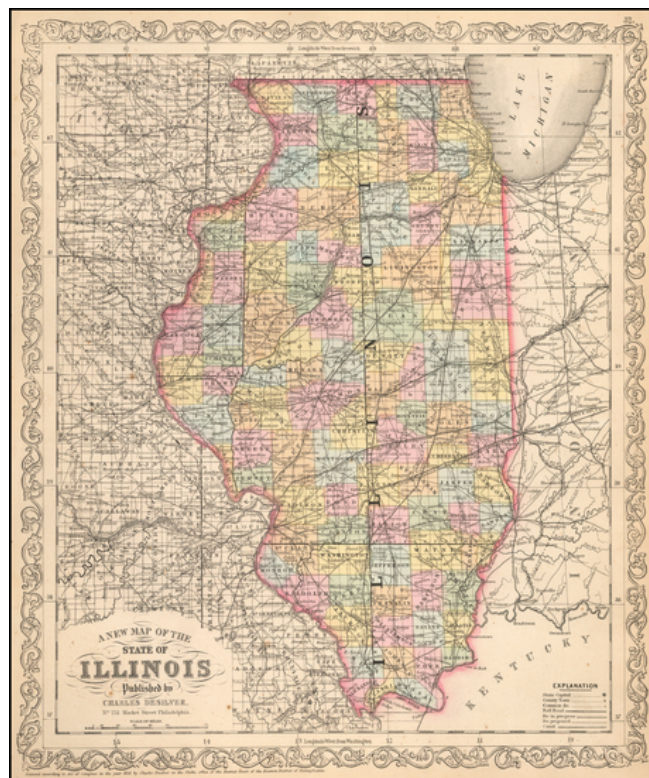

## A New Map of the State of Illinois . . .

**Stock#:** 55026  
**Map Maker:** Desilver  
**Date:** 1857  
**Place:** Philadelphia  
**Color:** Hand Colored  
**Condition:** VG  
**Size:** 12.5 x 15 inches  
**Price:** \$ 145.00

### Description:

Interesting early map of Illinois, published by Charles Desilver.

The map is colored by counties and shows towns, roads, railroads and other points of interest.

Decorative border.