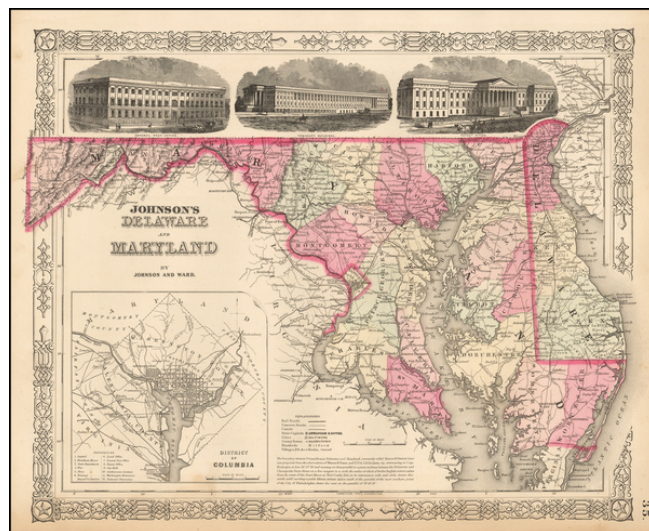

Barry Lawrence Ruderman Antique Maps Inc.

7407 La Jolla Boulevard
La Jolla, CA 92037

www.raremaps.com

(858) 551-8500
blr@raremaps.com

Johnson's Delaware and Maryland [Inset map of Washington DC]

Stock#: 54984
Map Maker: Ward & Johnson
Date: 1864
Place: New York
Color: Hand Colored
Condition: VG
Size: 16 x 12.5 inches
Price: SOLD

Description:

Detailed map of Maryland and Delaware, hand colored by counties.

Includes vignettes of the Post Office, Treasury Building, Patent Office, Harpers Ferry and the Capitol.

The map shows towns, railroads, roads, post offices, rivers and a host of other details.