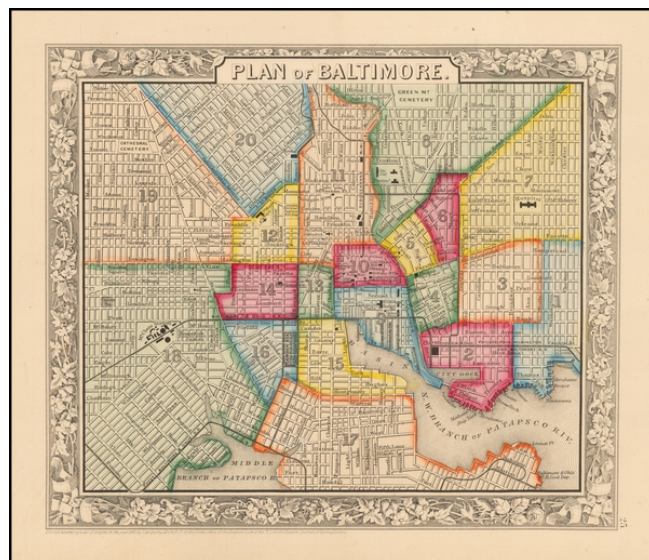

Barry Lawrence Ruderman Antique Maps Inc.

7407 La Jolla Boulevard
La Jolla, CA 92037

www.raremaps.com

(858) 551-8500
blr@raremaps.com

Plan of Baltimore

Stock#: 54938
Map Maker: Mitchell Jr.
Date: 1860
Place: Philadelphia
Color: Hand Colored
Condition: VG+
Size: 12 x 11 inches
Price: \$55.00

Description:

Mitchell's detailed plan of the city, colored by wards and showing streets, docks, train lines and stations, public buildings, shipyards, wharves, and a host of other details.

SA Mitchell Jr. acquired his father's former business from DeSilver in 1860 and relaunched a very successful atlas publishing business which survived another 20+ years, before licensing and selling off much of his inventory and rights.