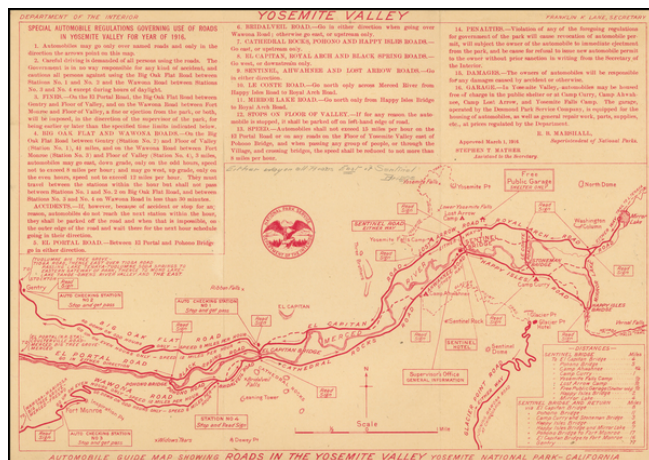

Barry Lawrence Ruderman Antique Maps Inc.

7407 La Jolla Boulevard
La Jolla, CA 92037

www.raremaps.com

(858) 551-8500
blr@raremaps.com

Automobile Guide Map Showing Roads in the Yosemite Valley

Stock#: 54891
Map Maker: United States Department of the Interior
Date: 1916
Place: Washington, D.C.
Color: Uncolored
Condition: VG+
Size: 14.5 x 10.5 inches
Price: \$275.00

Description:

Rare early Automobile Guide map of Yosemite, printed (in red) by the Department of the Interior.

Includes "Special Automobile Regulations Governing Use of Roads in Yosemite Valley For Year of 1916."
Includes a list of distances and major landmarks.

On the verso are two maps, A map of California and wider map of Yosemite Park.

The map is rare--this is the first example we have ever seen.

Detailed Condition: