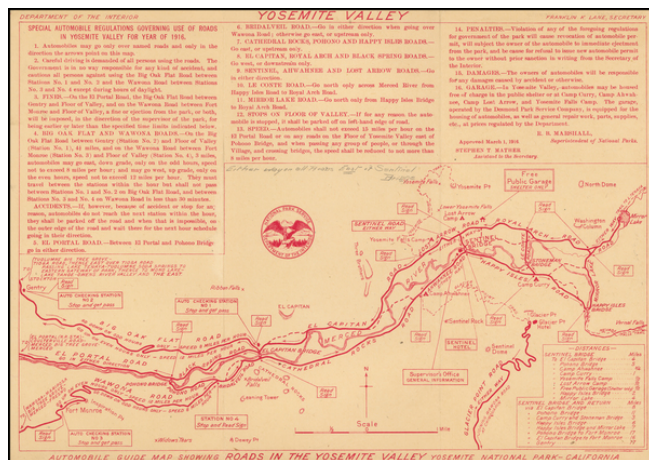

## Automobile Guide Map Showing Roads in the Yosemite Valley

**Stock#:** 54891  
**Map Maker:** United States Department of the Interior  
**Date:** 1916  
**Place:** Washington, D.C.  
**Color:** Uncolored  
**Condition:** VG+  
**Size:** 14.5 x 10.5 inches  
**Price:** \$ 275.00

### Description:

Rare early Automobile Guide map of Yosemite, printed (in red) by the Department of the Interior.

Includes "Special Automobile Regulations Governing Use of Roads in Yosemite Valley For Year of 1916."  
Includes a list of distances and major landmarks.

On the verso are two maps, A map of California and wider map of Yosemite Park.

The map is rare--this is the first example we have ever seen.