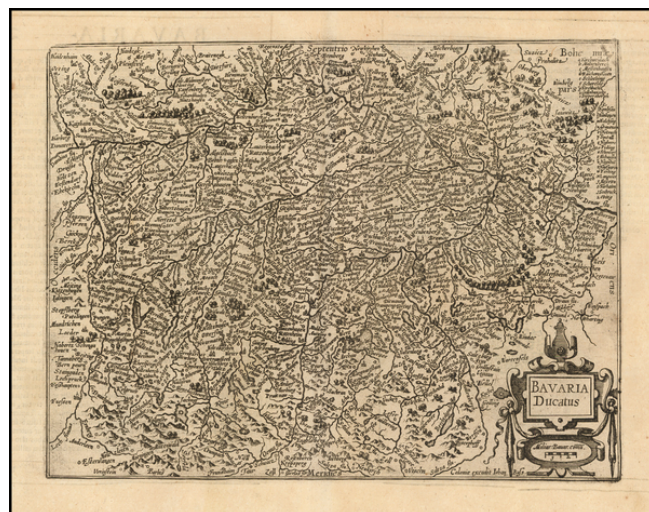

## Bavaria Ducatus

**Stock#:** 54889  
**Map Maker:** Quad / Bussemacher  
**Date:** 1592 circa  
**Place:** Cologne  
**Color:** Uncolored  
**Condition:** VG  
**Size:** 12 x 8.5 inches  
**Price:** \$ 145.00

### Description:

Nice example of this scarce map of the Duchy of Bavaria, published in Cologne.

Cities shown include Munich, Passau, Ingolstat, Augsburg, etc.

The present map was produced by two of the primary Cologne School mapmakers, Johann Bussemacher and Matthias Quad. The Cologne School of cartography, was perhaps the only group of mapmakers competing with the Low Countries-based map publishing houses at the end of the 16th century (De Jode and Ortelius). For more on the Cologne School, see: Meurer, *Atlantes Colonienses. Die Kolner Schule der Atlas Kartographie 1570-1610*.