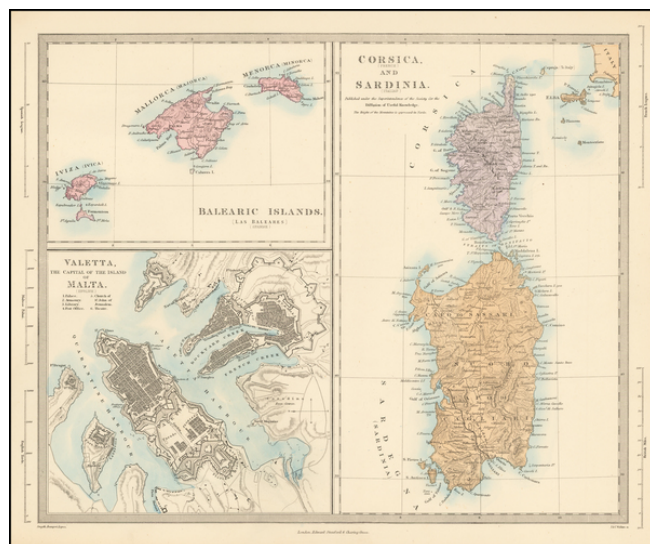

Barry Lawrence Ruderman Antique Maps Inc.

7407 La Jolla Boulevard
La Jolla, CA 92037

www.raremaps.com

(858) 551-8500
blr@raremaps.com

Valetta, the Capital of the Island of Malta [with] Balearic Islands [and] Corsica and Sardinia

Stock#: 54874
Map Maker: SDUK
Date: 1855 circa
Place: London
Color: Color
Condition: VG+
Size: 15.5 x 13.5 inches
Price: \$125.00

Description:

Detailed plan of Valetta, with a map of the Balearic Islands and a map of Sardinia and Corsica.