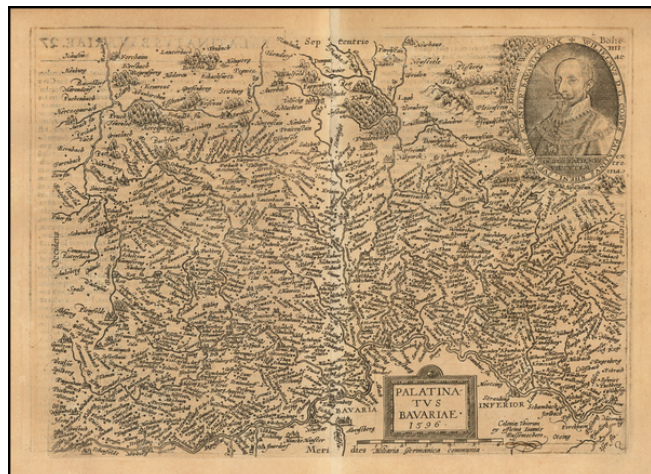

Barry Lawrence Ruderman Antique Maps Inc.

7407 La Jolla Boulevard
La Jolla, CA 92037

www.RareMaps.com

(858) 551-8500
blr@RareMaps.com

Palatinatus Bavariae 1596

Stock#: 54862
Map Maker: Quad / Bussemacher
Date: 1593 circa
Place: Cologne
Color: Uncolored
Condition: VG
Size: 12 x 8.5 inches
Price: \$195.00

Description:

Nice example of this scarce map of the Palatinate of Bavaria, with vignette portrait of "Wilhelmus D.G.", published in Cologne.

Cities shown include Regensburg, Nuremberg, Ingolstat, etc.

The present map was produced by two of the primary Cologne School mapmakers, Johann Bussemacher and Matthias Quad. The Cologne School of cartography, was perhaps the only group of mapmakers competing with the Low Countries-based map publishing houses at the end of the 16th century (De Jode and Ortelius). For more on the Cologne School, see: Meurer, *Atlantes Colonienses. Die Kolner Schule der Atlas Kartographie 1570-1610*.