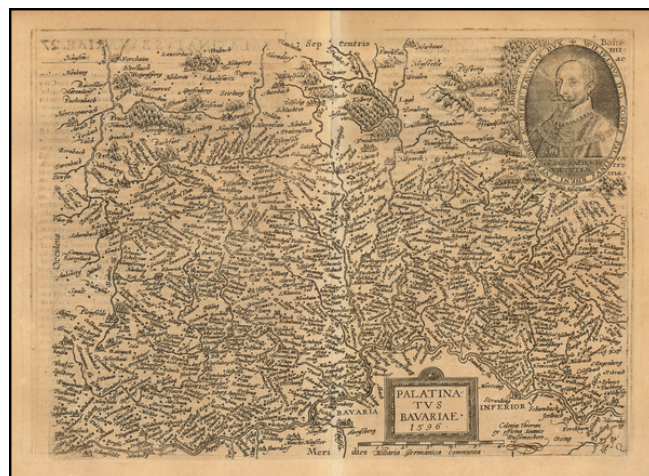

## Palatinatus Bavariae 1596

**Stock#:** 54862  
**Map Maker:** Quad / Bussemacher  
**Date:** 1593 circa  
**Place:** Cologne  
**Color:** Uncolored  
**Condition:** VG  
**Size:** 12 x 8.5 inches  
**Price:** SOLD

### Description:

Nice example of this scarce map of the Palatinate of Bavaria, with vignette portrait of "Wilhelmus D.G.", published in Cologne.

Cities shown include Regensburg, Nuremberg, Ingolstadt, etc.

The present map was produced by two of the primary Cologne School mapmakers, Johann Bussemacher and Matthias Quad. The Cologne School of cartography, was perhaps the only group of mapmakers competing with the Low Countries-based map publishing houses at the end of the 16th century (De Jode and Ortelius). For more on the Cologne School, see: Meurer, *Atlantes Colonienses. Die Kolner Schule der Atlas Kartographie 1570-1610*.