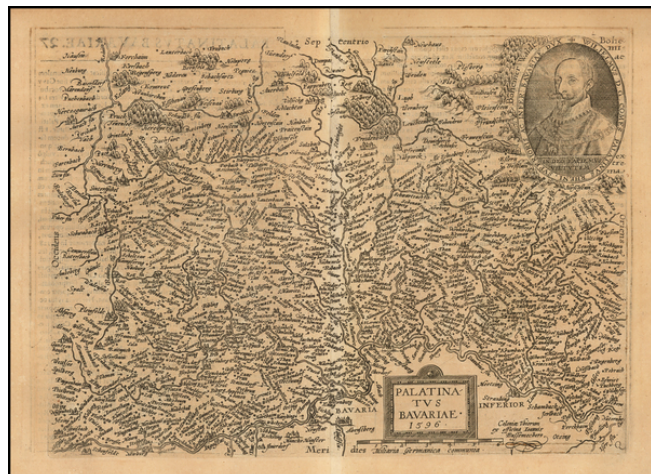

Barry Lawrence Ruderman Antique Maps Inc.

7407 La Jolla Boulevard
La Jolla, CA 92037

www.raremaps.com

(858) 551-8500
blr@raremaps.com

Palatinatus Bavariae 1596

Stock#: 54862
Map Maker: Quad / Bussemacher
Date: 1593 circa
Place: Cologne
Color: Uncolored
Condition: VG
Size: 12 x 8.5 inches
Price: \$145.00

Description:

Nice example of this scarce map of the Palatinate of Bavaria, with vignette portrait of "Wilhemus D.G.", published in Cologne.

Cities shown include Regensburg, Nuremberg, Ingolstadt, etc.

The present map was produced by two of the primary Cologne School mapmakers, Johann Bussemacher and Matthias Quad. The Cologne School of cartography, was perhaps the only group of mapmakers competing with the Low Countries-based map publishing houses at the end of the 16th century (De Jode and Ortelius). For more on the Cologne School, see: Meurer, *Atlantes Colonienses. Die Kolner Schule der Atlas Kartographie 1570-1610*.