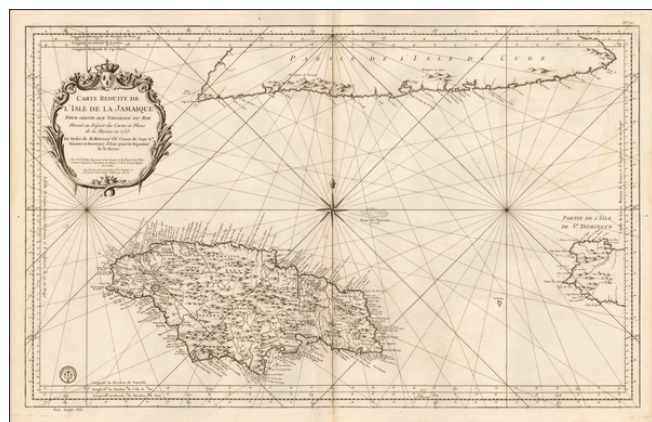

**Barry Lawrence Ruderman
Antique Maps Inc.**

7407 La Jolla Boulevard
La Jolla, CA 92037

www.raremaps.com

(858) 551-8500
blr@raremaps.com

**[Jamaica & Cuba] Carte Reduite De L'Isle De La Jamaïque pour servir aux Vaisseaux
Français . . . 1753**

Stock#: 54861
Map Maker: Depot de la Marine
Date: 1753 circa
Place: Paris
Color: Uncolored
Condition: VG+
Size: 34 x 21 inches
Price: \$ 595.00

Description:

Detailed Depot De La Marine's sea chart of the region centered on Jamaica, with the southern part of Cuba and western end of Hispaniola.

This detailed map of Jamaica, shown divided into parishes, includes strong topographical details with many coastal toponyms, as well as the coastlines of southern Cuba and western Haiti.

Detailed Condition: