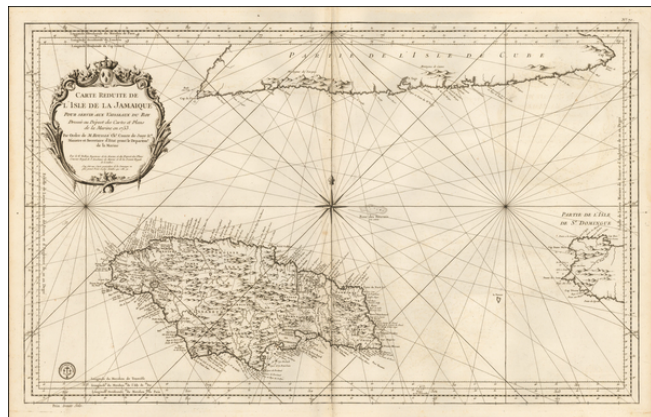

## Carte Reduite De L'Isle De La Jamaïque pour servir aux Vaisseaux Français . . . 1753

**Stock#:** 54861  
**Map Maker:** Depot de la Marine  
**Date:** 1753 circa  
**Place:** Paris  
**Color:** Uncolored  
**Condition:** VG+  
**Size:** 34 x 21 inches  
**Price:** \$675.00

### Description:

Detailed Depot De La Marine's sea chart of the region centered on Jamaica, with the southern part of Cuba and western end of Hispaniola.

This detailed map of Jamaica, shown divided into parishes, includes strong topographical details with many coastal toponyms, as well as the coastlines of southern Cuba and western Haiti.