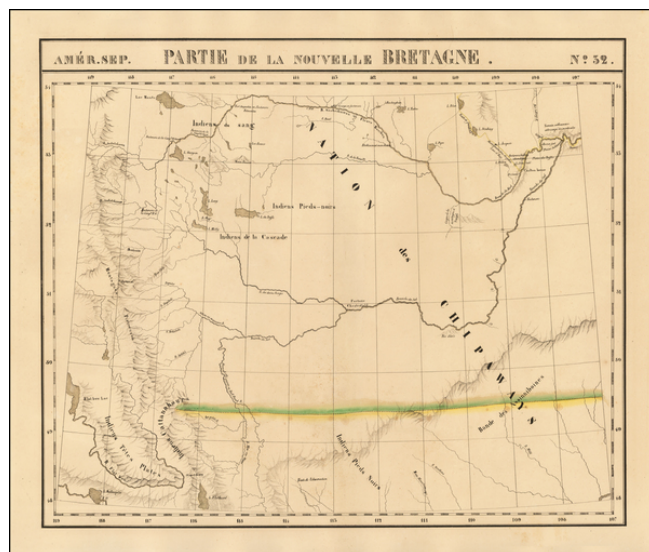

Barry Lawrence Ruderman Antique Maps Inc.

7407 La Jolla Boulevard
La Jolla, CA 92037

www.raremaps.com

(858) 551-8500
blr@raremaps.com

[Montana, Calgary, Edmonton, Saskatchewan] Amer. Sep. No. 32. Partie De La Nouvelle Bretagne

Stock#: 54847
Map Maker: Vandermaelen
Date: 1825
Place: Brussels
Color: Hand Colored
Condition: VG+
Size: 20 x 18 inches
Price: \$375.00

Description:

Highly detailed map, extending from the area around Kalispell Lake and Flathead Lake, Montana in the southwest, to Calgary and Edmonton to the north and Prince Albert Saskatchewan in the northeast.

The map includes a number of early factories of the Northwest Company and Hudson Bay Company, including:

- Chesterfield
- Augustin ou Zacharie Edmonton
- George
- Carlton House
- At least 6 other unnamed Northwest Company Factories

A truly remarkable and highly detailed map. From Vandermaelen's remarkable 6 volume atlas, which if combined as globe gores forms an immense globe. Vandermaelen accomplished the first atlas mapping of the world on a uniform scale.