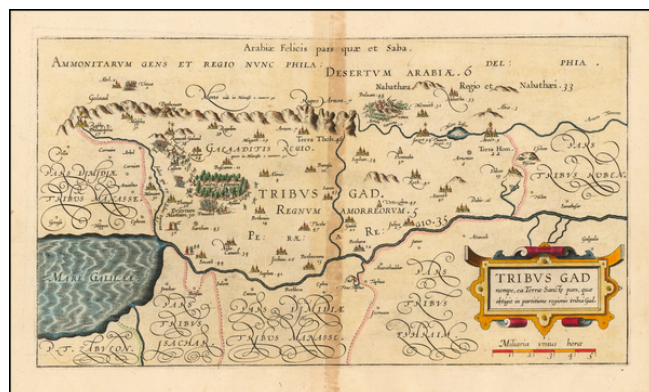

## (Gad) Tribus Gad nempe, ea Terra Sancte pars, quae obtigit in partitione regionis tribui Gad

**Stock#:** 54842  
**Map Maker:** van Adrichom  
**Date:** 1590  
**Place:** Antwerp  
**Color:** Hand Colored  
**Condition:** VG-  
**Size:** 14 x 7 inches  
**Price:** \$165.00

### Description:

Detailed map of the lands of the Tribe of Gad in the Holy Land, from Christian van Adrichom's *Theatrum Terrae Sanctae*, first published in 1590.

The *Theatrum Terrae Sanctae* was an atlas and history of the Holy Land and was Adrichom's most important and famous work. Born in Delft, Christian Kruik van Adrichem, or Christianus Crucius Adrichomius, was a priest and theologian. Adrichom worked for thirty years on his three-part history of the Holy Land, but only published the first part, *Urbis Hierosolyma Depicta*, during his lifetime. The remaining two parts were published posthumously by Georg Braun in 1590, with subsequent editions in 1593, 1600, 1613, 1628, and 1682.

The *Theatrum Terrae Sanctae* contained 12 maps and plans: one of the Holy Land, nine of territories of the Tribes of Israel, one of the Exodus, and a town plan of Jerusalem.

### Detailed Condition:

Discoloration at centerfold.