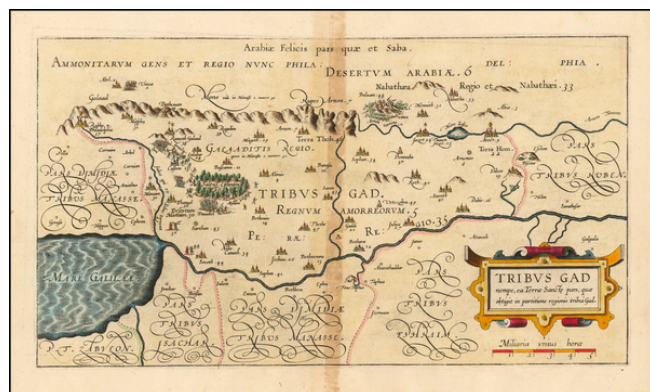

Barry Lawrence Ruderman Antique Maps Inc.

7407 La Jolla Boulevard
La Jolla, CA 92037

www.raremaps.com

(858) 551-8500
blr@raremaps.com

(Gad) Tribus Gad nempe, ea Terra Sancte pars, quae obtigit in partitione regionis tribui Gad

Stock#: 54842
Map Maker: van Adrichom
Date: 1590
Place: Antwerp
Color: Hand Colored
Condition: VG-
Size: 14 x 7 inches
Price: \$165.00

Description:

Detailed map of the lands of the Tribe of Gad in the Holy Land, from Christian van Adrichom's *Theatrum Terrae Sanctae*, first published in 1590.

The *Theatrum Terrae Sanctae* was an atlas and history of the Holy Land and was Adrichom's most important and famous work. Born in Delft, Christian Kruik van Adrichem, or Christianus Crucius Adrichomius, was a priest and theologian. Adrichom worked for thirty years on his three-part history of the Holy Land, but only published the first part, *Urbis Hierosolyma Depicta*, during his lifetime. The remaining two parts were published posthumously by Georg Braun in 1590, with subsequent editions in 1593, 1600, 1613, 1628, and 1682.

The *Theatrum Terrae Sanctae* contained 12 maps and plans: one of the Holy Land, nine of territories of the Tribes of Israel, one of the Exodus, and a town plan of Jerusalem.

Detailed Condition:

Discoloration at centerfold.