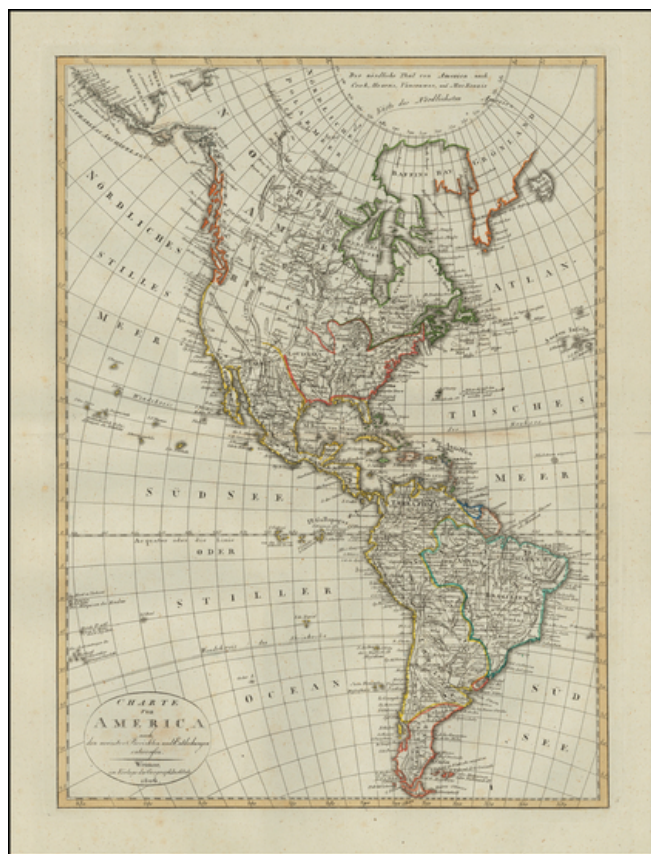

## Charte von America nach den neuesten Berichten und Entdeckungen entworfen . . . 1806

**Stock#:** 54823  
**Map Maker:** Weimar Geographische Institut  
**Date:** 1806  
**Place:** Weimar  
**Color:** Outline Color  
**Condition:** VG  
**Size:** 11 x 15.5 inches  
**Price:** \$ 225.00

### Description:

Scarce map of America, published in Weimar in 1806.

The western part of North America is still relatively unknown, pre-dating the reports of Lewis & Clark and other western explorers.

The map shows a very speculative Northwest Passage with a tentative coastline and an incomplete Alaskan Coastline.

A scarce map -- this is the first example we have seen.

**Barry Lawrence Ruderman  
Antique Maps Inc.**

7407 La Jolla Boulevard  
La Jolla, CA 92037

[www.raremaps.com](http://www.raremaps.com)

(858) 551-8500  
[blr@raremaps.com](mailto:blr@raremaps.com)

---

**Charte von America nach den neuesten Berichten und Entdeckungen entworfen . . .  
1806**

**Detailed Condition:**