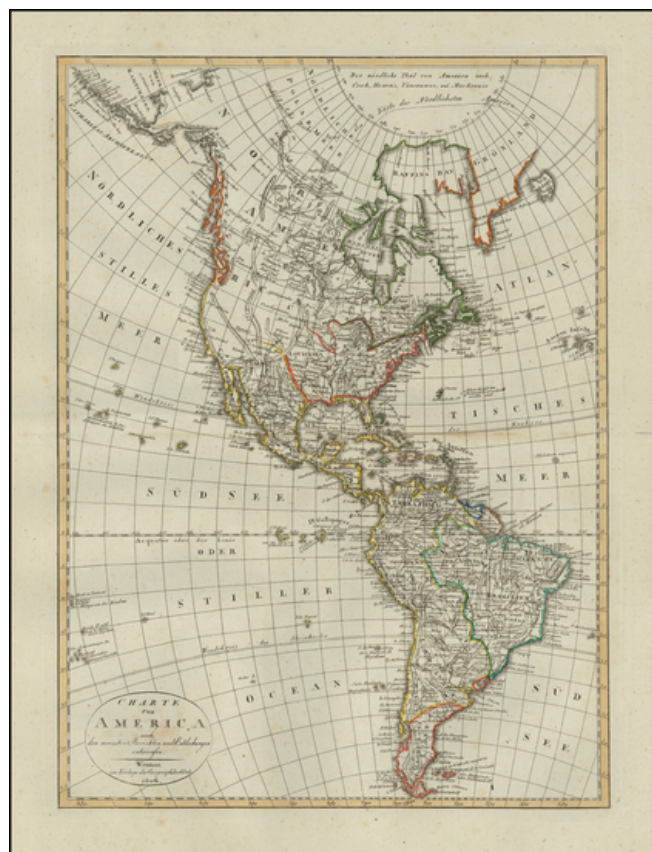

Barry Lawrence Ruderman Antique Maps Inc.

7407 La Jolla Boulevard
La Jolla, CA 92037

www.raremaps.com

(858) 551-8500
blr@raremaps.com

Charte von America nach den neuesten Berichten und Entdeckungen entworfen . . . 1806

Stock#: 54823
Map Maker: Weimar Geographische Institut
Date: 1806
Place: Weimar
Color: Outline Color
Condition: VG
Size: 15.5 x 11 inches
Price: \$ 245.00

Description:

Scarce map of America, published in Weimar in 1806.

The western part of North America is still relatively unknown, pre-dating the reports of Lewis & Clark and other western explorers.

The map shows a very speculative Northwest Passage with a tentative coastline and an incomplete Alaskan Coastline.

A scarce map -- this is the first example we have seen.

**Barry Lawrence Ruderman
Antique Maps Inc.**

7407 La Jolla Boulevard
La Jolla, CA 92037

www.raremaps.com

(858) 551-8500
blr@raremaps.com

**Charte von America nach den neuesten Berichten und Entdeckungen entworfen . . .
1806**