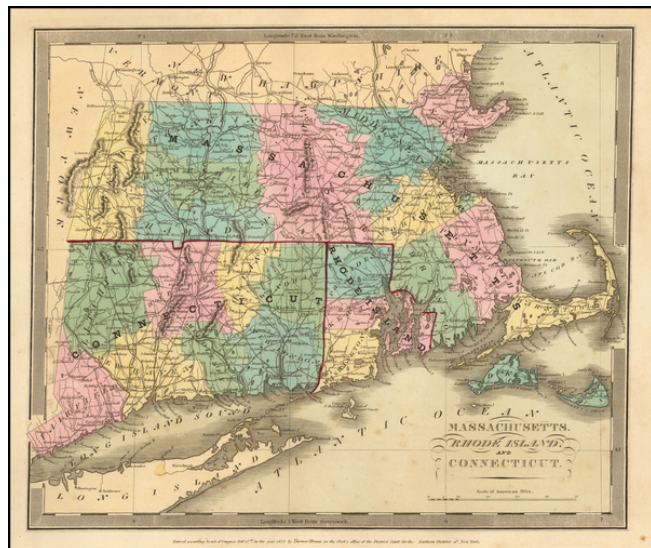

Barry Lawrence Ruderman Antique Maps Inc.

7407 La Jolla Boulevard
La Jolla, CA 92037

www.raremaps.com

(858) 551-8500
blr@raremaps.com

Massachusetts, Rhode Island and Connecticut

Stock#: 54792
Map Maker: Burr
Date: 1836
Place: Philadelphia
Color: Hand Colored
Condition: VG
Size: 11.5 x 9 inches
Price: \$145.00

Description:

Burr's atlas was perhaps the most elegant American commercially published atlas of its time, utilizing wonderful wash colors and elegant engraving style. Burr studied under Simeon DeWitt in New York. His first atlas was an Atlas of New York State, the second state atlas to be issued in the US (after Mills Atlas of South Carolina in 1826). In the 1830s, he served as topographer for the US Post Office, producing a series of rare and highly sought after large format state maps during this period. Later, he was appointed as the Geographer of the House of Representatives, where he served during the later part of the 1830s.