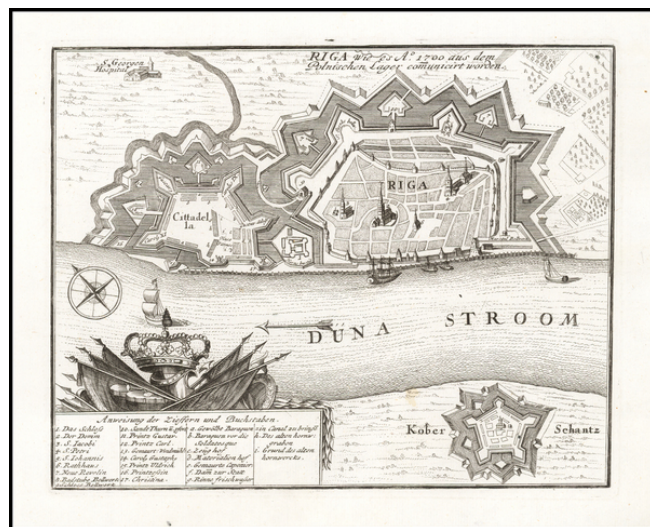

## Riga wie es A.o 1700 aus dem Polnischen Lager comuniciert worden

**Stock#:** 54777  
**Map Maker:** Bodenehr  
**Date:** 1720 circa  
**Place:** Augsburg  
**Color:** Uncolored  
**Condition:** VG+  
**Size:** 8 x 6.25 inches  
**Price:** \$ 225.00

### Description:

Fine early plan of the fortified town of Riga and the Duna River.

The map shows both the town, Citadel and a smaller fortified town across the river.