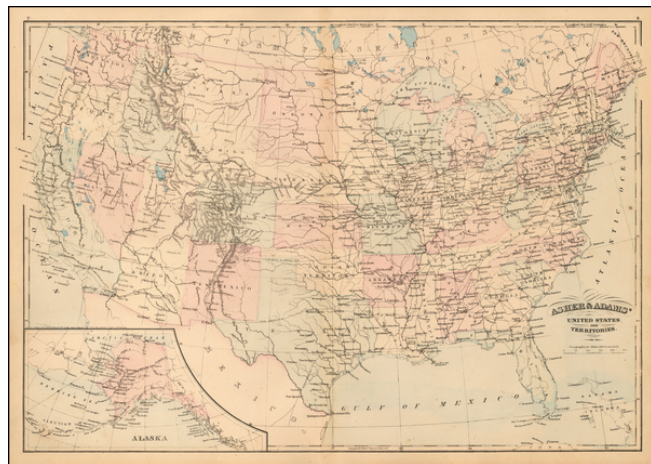

## Asher & Adams' United States and its Territories

**Stock#:** 54750  
**Map Maker:** Asher & Adams  
**Date:** 1872  
**Place:** New York  
**Color:** Hand Colored  
**Condition:** VG+  
**Size:** 22 x 16 inches  
**Price:** \$125.00

### Description:

Detailed map of the United States, published by Asher & Adams.

The map focuses on railroad routes and proposed railroad routes in the United States.

One Dakota is shown as is Indian Territory.