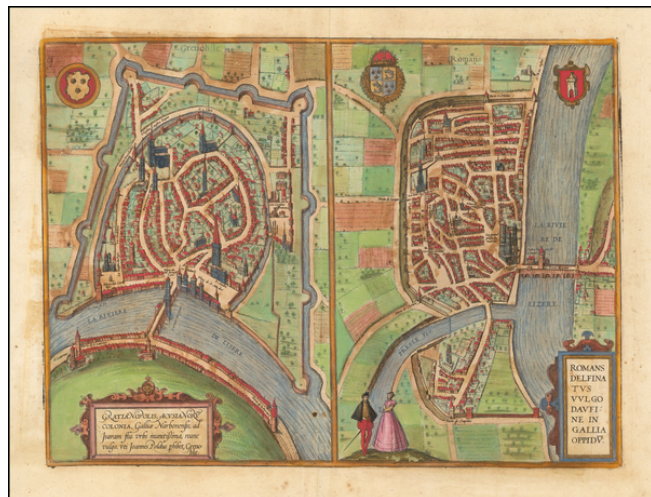

**Barry Lawrence Ruderman
Antique Maps Inc.**

7407 La Jolla Boulevard
La Jolla, CA 92037

www.raremaps.com

(858) 551-8500
blr@raremaps.com

[Grenoble and Romans-sur-Isère] Gratianopolis [with] Romans Delfina

Stock#: 54748mp2
Map Maker: Braun & Hogenberg
Date: 1581
Place: Cologne
Color: Hand Colored
Condition: VG-
Size: 12.5 x 17 inches
Price: \$ 295.00

Description:

Braun and Hogenberg's double-page engraved map of Grenoble and Romans-sur-Isère in south-central France.

Detailed Condition:

Old color. Some offsetting. Verdigris oxidation stabilized on verso.