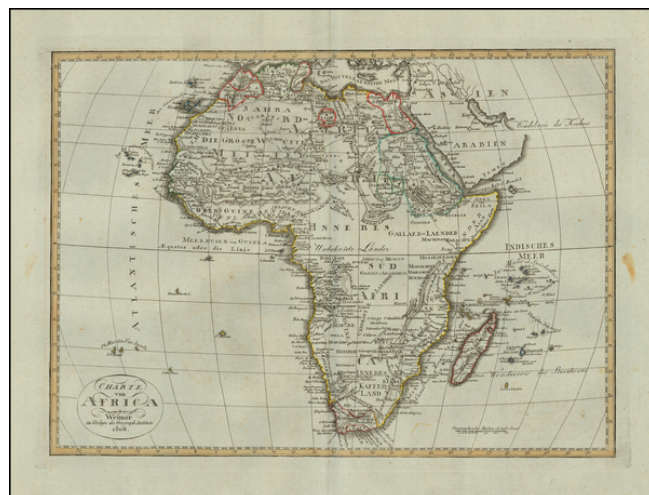

Barry Lawrence Ruderman Antique Maps Inc.

7407 La Jolla Boulevard
La Jolla, CA 92037

www.raremaps.com

(858) 551-8500
blr@raremaps.com

Charte von Africa . . . 1806

Stock#: 54711
Map Maker: Weimar Geographische Institut
Date: 1806
Place: Weimar
Color: Outline Color
Condition: VG
Size: 15.5 x 11 inches
Price: SOLD

Description:

Scarce map of Africa, published in Weimar in 1806.

Includes a fantastic depiction of the Sahara Desert.

A scarce map -- this is the first example we have seen.

Detailed Condition:

Minor marginal soiling.