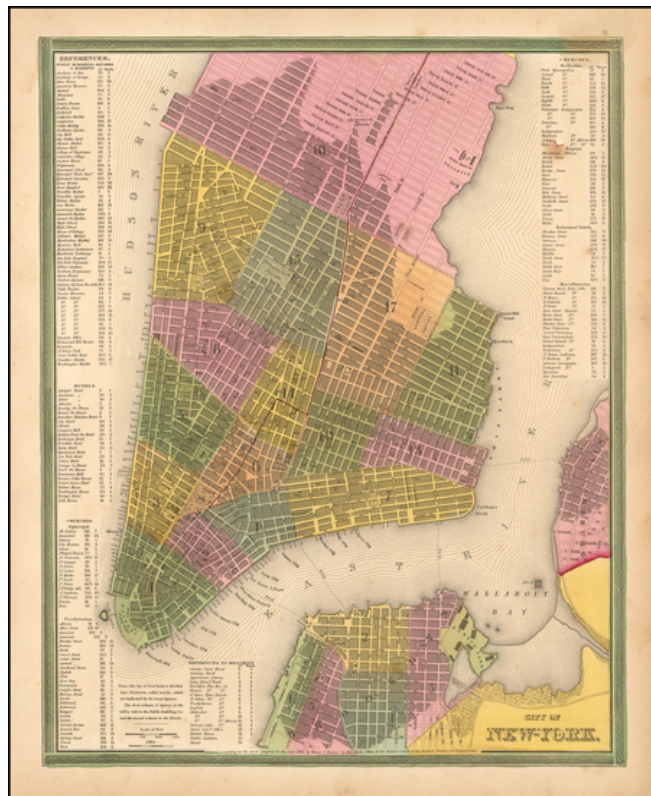

Barry Lawrence Ruderman Antique Maps Inc.

7407 La Jolla Boulevard
La Jolla, CA 92037

www.raremaps.com

(858) 551-8500
blr@raremaps.com

City of New-York

Stock#: 54706
Map Maker: Mitchell
Date: 1846
Place: Philadelphia
Color: Hand Colored
Condition: VG
Size: 15 x 13 inches
Price: SOLD

Description:

Fine example of SA Mitchell's detailed map of New York, from his *New Universal Atlas*.

The map is hand colored by wards, with keys naming public buildings squares and markets; Hotels, churches; and a key for Brooklyn.

This is one of the earliest maps of New York City to appear in a commercial atlas.

Detailed Condition:

some foxing