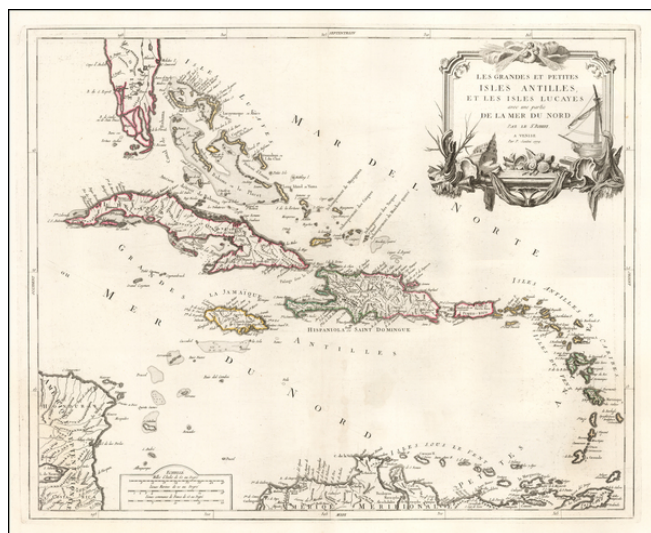

**Barry Lawrence Ruderman
Antique Maps Inc.**

7407 La Jolla Boulevard
La Jolla, CA 92037

www.raremaps.com

(858) 551-8500
blr@raremaps.com

**Les Grandes Et Petites Antilles, Et Les Isles Lucayes avec ue partie De La Mer Du Nord .
.. 1779**

Stock#: 54698
Map Maker: Santini
Date: 1779
Place: Venice
Color: Outline Color
Condition: VG+
Size: 25 x 19 inches
Price: SOLD

Description:

First state of Santini's detailed map of the Caribbean and South Florida, extending from the Bahamas to the Lesser Antilles, Trinidad & Tobago, Aruba, Bonair & Curacao, with a bit of the Northern coast of South America.