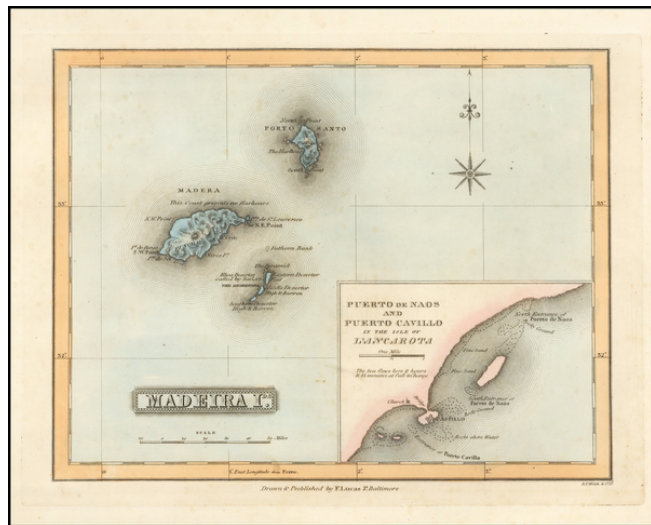

Barry Lawrence Ruderman Antique Maps Inc.

7407 La Jolla Boulevard
La Jolla, CA 92037

www.RareMaps.com

(858) 551-8500
blr@RareMaps.com

Madeira Ids. (with inset of Naos and Cavillo)

Stock#: 54693
Map Maker: Lucas Jr.
Date: 1823
Place: Baltimore
Color: Hand Colored
Condition: VG+
Size: 12 x 8.5 inches
Price: \$175.00

Description:

Scarce map of the Madeira Islands (with large inset map of Naos and Cavillo on Lanzarote Island) by Fielding Lucas Jr., which appeared in his *General Atlas*, as well as his *A New General Atlas of the West India Islands*.

Lucas's map is one of the first detailed commercial maps of Madeira published in America. The map depicts the interior topographic details of the island.

The map is quite scarce on the market.

Detailed Condition: