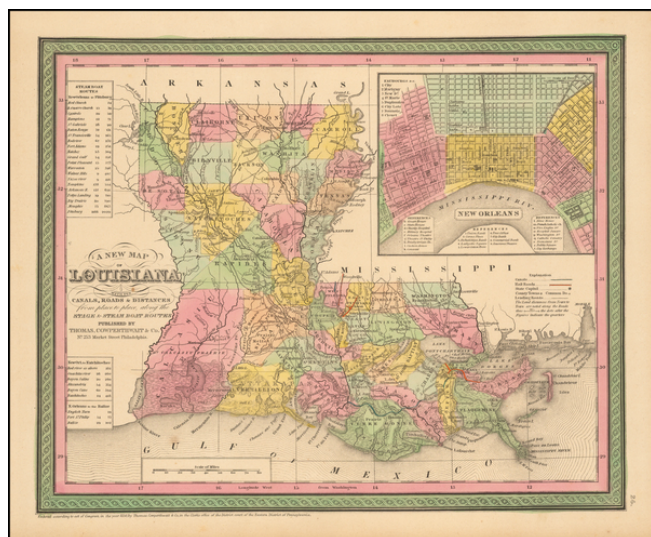

## A New Map Of Louisiana with its Canals, Roads, Distances from Place to Place, along the Stage & Steam Boat Routes . . .Large inset of New Orleans

**Stock#:** 54658  
**Map Maker:** Cowperthwait & Co.  
**Date:** 1853  
**Place:** Philadelphia  
**Color:** Hand Colored  
**Condition:** VG+  
**Size:** 15.5 x 12.5 inches  
**Price:** \$165.00

### Description:

Detailed and interesting map of Louisiana, hand colored by parish, from the first edition of Thomas, Cowperthwait & Co.'s *New Universal Atlas*.

The map is one of the best commercial atlas maps of Louisiana published during the period, showing towns, rivers, bays, lakes, railroads, swamps, etc. Table of Steam Boat routes and distances. Large inset map of New Orleans, colored by wards.