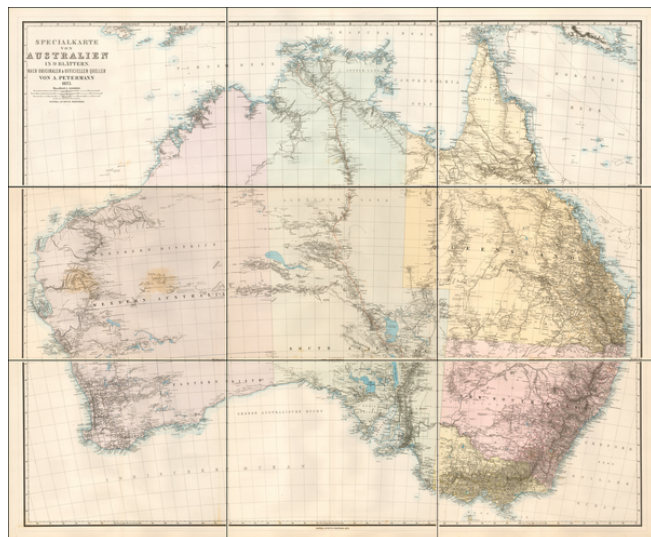

**Barry Lawrence Ruderman
Antique Maps Inc.**

7407 La Jolla Boulevard
La Jolla, CA 92037

www.raremaps.com

(858) 551-8500
blr@raremaps.com

**Specialkarte von Australien in 9 Blättern. Nach Original & Officielen Quellen Von A.
Petermann 1875**

Stock#: 54641
Map Maker: Petermann
Date: 1875
Place: Gotha
Color: Color
Condition: VG
Size: 47 x 39 inches if joined
Price: \$ 675.00

Description:

Scarce 9 sheet map of Australia, published by Augustus Petermann.

Large map of Australia showing towns, river system, railways and telegraph lines and county boundaries.

The map features the routes taken by a number of important overland explorers, during a time period when the interior parts of Australia were still largely unknown.

Relief shown by hachures and spot heights with annotations on vegetation.

Detailed Condition:

9 Sheets (unjoined). Minor foxing.