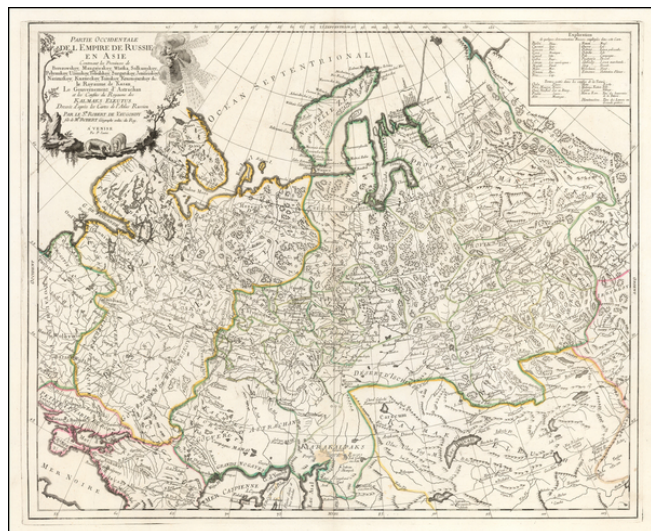

**Barry Lawrence Ruderman
Antique Maps Inc.**

7407 La Jolla Boulevard
La Jolla, CA 92037

www.raremaps.com

(858) 551-8500
blr@raremaps.com

Partie Occidentale De L'Empire De Russie Contenant les Provinces de Berezowskoy, Mangajeskoy, Wiatka, Solkamskoy, Pelymskoy, Usimoskoy, Tobolskoy, Surgutskoy, Jenifeiskoy, Narimskoy, Kuzneckoy, Tomskoy, Drasnojarskoy &c., le Royaume de Kasan, Le Gouvernement d'Astrachan etles Confins du Royaume des Kamaks Eleutus. Dressee d'apres les Cartes de l'Atlas Russien . . .

Stock#: 54633
Map Maker: Santini
Date: 1778 circa
Place: Venice
Color: Outline Color
Condition: VG+
Size: 23 x 19 inches
Price: \$ 225.00

Description:

Highly detailed map of the Western Part of Russia, extending South to the Caspian and East to Irkurkoy and Ilimskoy.

The map is drawn from the Atlas of Russia compiled under the direction of Joseph Nicolas De L'Isle in St. Petersburg.

Detailed Condition:

Minor discoloration about the Aural Sea.