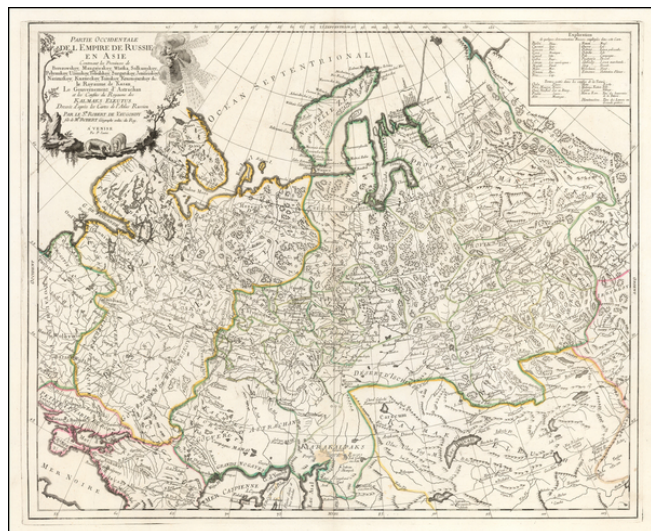

**Barry Lawrence Ruderman
Antique Maps Inc.**

7407 La Jolla Boulevard
La Jolla, CA 92037

www.raremaps.com

(858) 551-8500
blr@raremaps.com

Partie Occidentale De L'Empire De Russie Contenant les Provinces de Berezowskoy, Mangajeskoy, Wiatka, Solkamskoy, Pelymskoy, Usimoskoy, Tobolskoy, Surgutskoy, Jenifeiskoy, Narimskoy, Kuzneckoy, Tomskoy, Drasnojarskoy &c., le Royaume de Kasan, Le Gouvernement d'Astrachan etles Confins du Royaume des Kamaks Eleutus. Dressee d'apres les Cartes de l'Atlas Russien . . .

Stock#: 54633
Map Maker: Santini
Date: 1778 circa
Place: Venice
Color: Outline Color
Condition: VG+
Size: 23 x 19 inches
Price: \$245.00

Description:

Highly detailed map of the Western Part of Russia, extending South to the Caspian and East to Irkurkoy and Ilimskoy.

The map is drawn from the Atlas of Russia compiled under the direction of Joseph Nicolas De L'Isle in St. Petersburg.

Detailed Condition:

Minor discoloration about the Aural Sea.