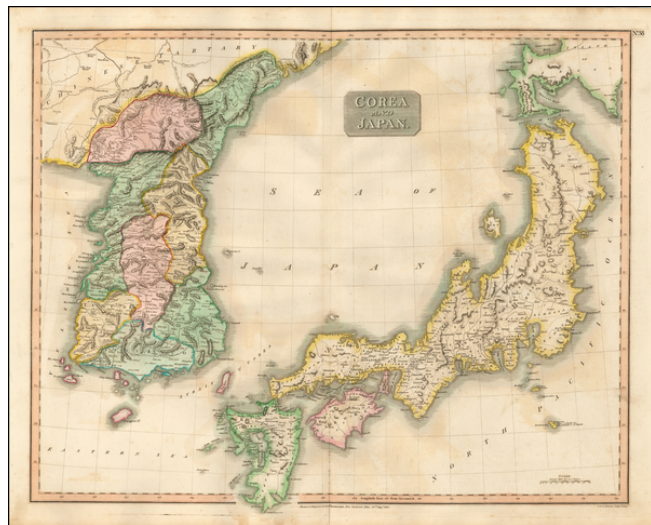

Barry Lawrence Ruderman Antique Maps Inc.

7407 La Jolla Boulevard
La Jolla, CA 92037

www.RareMaps.com

(858) 551-8500
blr@RareMaps.com

Corea and Japan

Stock#: 54607
Map Maker: Thomson
Date: 1815
Place: Edinburgh
Color: Hand Colored
Condition: VG-
Size: 24.5 x 18.5 inches
Price: \$195.00

Description:

A gorgeous map of Japan and Korea from the early 19th Century, which properly shows Korea as a peninsula.

The map is extremely detailed and colored by regions, showing towns, major roads, rivers, mountains, lakes, etc.