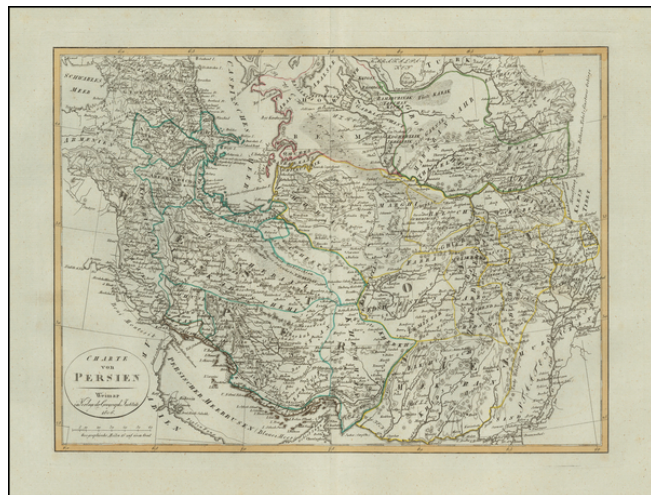

Barry Lawrence Ruderman Antique Maps Inc.

7407 La Jolla Boulevard
La Jolla, CA 92037

www.raremaps.com

(858) 551-8500
blr@raremaps.com

Charte von Persien . . . 1806

Stock#: 54599
Map Maker: Weimar Geographische Institut
Date: 1806
Place: Weimar
Color: Outline Color
Condition: VG+
Size: 15.5 x 11 inches
Price: SOLD

Description:

Scarce map of the Persian Empire, published in Weimar in 1806.

The map extends from Bhagdad, Armenia and the Gulf to to the Sind River, Lahore and Tashkent, providing exceptional detail in the region.