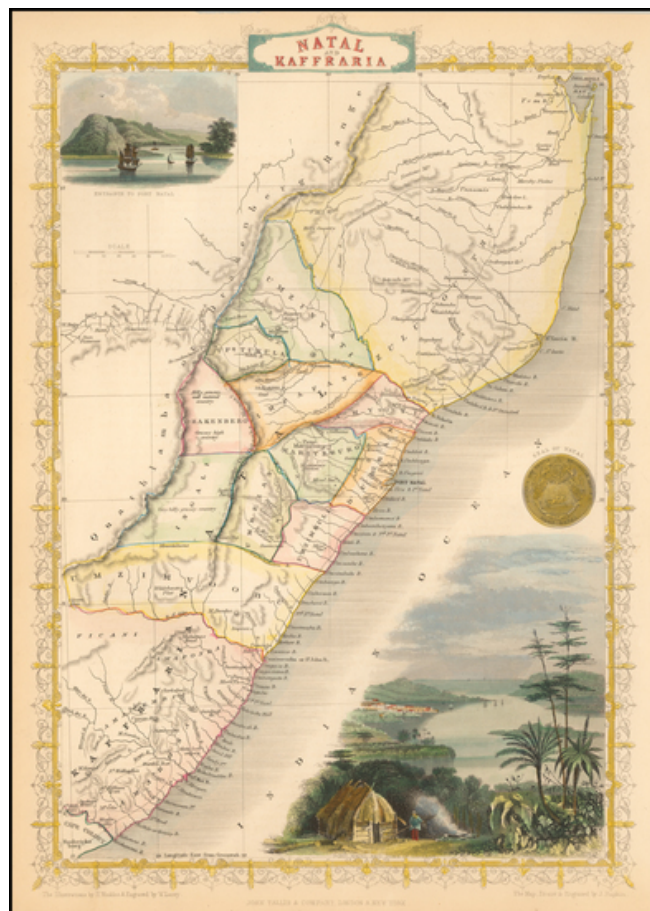

# Barry Lawrence Ruderman Antique Maps Inc.

7407 La Jolla Boulevard  
La Jolla, CA 92037

www.raremaps.com

(858) 551-8500  
blr@raremaps.com

## Natal and Kaffraria

**Stock#:** 54566  
**Map Maker:** Tallis  
**Date:** 1851  
**Place:** London  
**Color:** Hand Colored  
**Condition:** VG+  
**Size:** 13 x 9.5 inches  
**Price:** \$225.00

### Description:

Striking full color example of this marvelous map.

Decorative vignettes of Entrance to Port Natal. Engraved for R. Montgomery Martin's Illustrated Atlas. Tallis was one of the last great decorative map makers. His maps are prized for the wonderful vignettes of indigenous scenes, people, etc. Remarkable color.