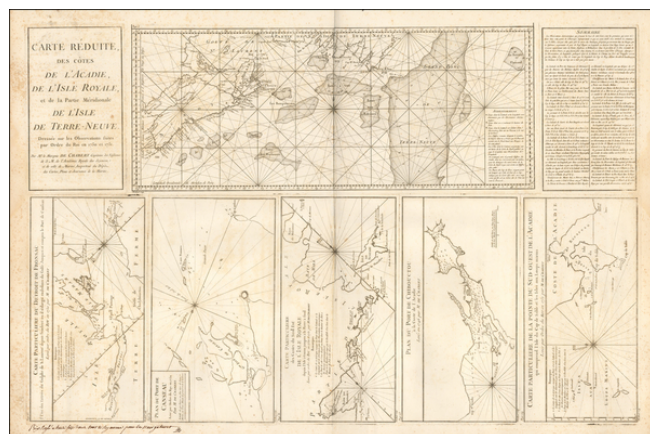

Barry Lawrence Ruderman Antique Maps Inc.

7407 La Jolla Boulevard
La Jolla, CA 92037

www.raremaps.com

(858) 551-8500
blr@raremaps.com

Carte Reduite des Cotes de l'Acadie de l'Isle Royale et de la Partie Meridionale de l'Isle de Terre Neuve ... 1751

Stock#: 54563
Map Maker: Depot de la Marine
Date: 1755 circa
Place: Paris
Color: Uncolored
Condition: VG-
Size: 34 x 22 inches
Price: \$395.00

Description:

Large engraved mapsheet, comprising six inset maps related to the coast of Acadia and Ile Royale, published by Depot de la Marine in the mid-1750s.

The maps are all credited to Mr. le Marquis de Chambert Capitaine des Vaisseaux.

Detailed Condition:

Some minor foxing and edge-dampstaining.