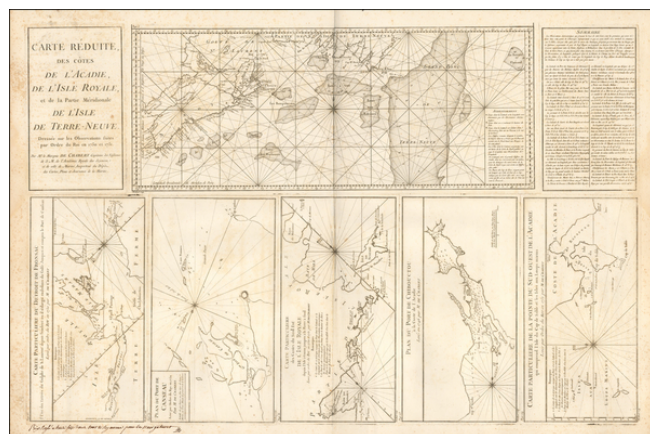

Barry Lawrence Ruderman Antique Maps Inc.

7407 La Jolla Boulevard
La Jolla, CA 92037

www.raremaps.com

(858) 551-8500
blr@raremaps.com

Carte Reduite des Cotes de l'Acadie de l'Isle Royale et de la Partie Meridionale de l'Isle de Terre Neuve ... 1751

Stock#: 54563
Map Maker: Depot de la Marine
Date: 1755 circa
Place: Paris
Color: Uncolored
Condition: VG-
Size: 34 x 22 inches
Price: \$ 395.00

Description:

Large engraved mapsheet, comprising six inset maps related to the coast of Acadia and Ile Royale, published by Depot de la Marine in the mid-1750s.

The maps are all credited to Mr. le Marquis de Chambert Capitaine des Vaisseaux.

Detailed Condition:

Some minor foxing and edge-dampstaining.