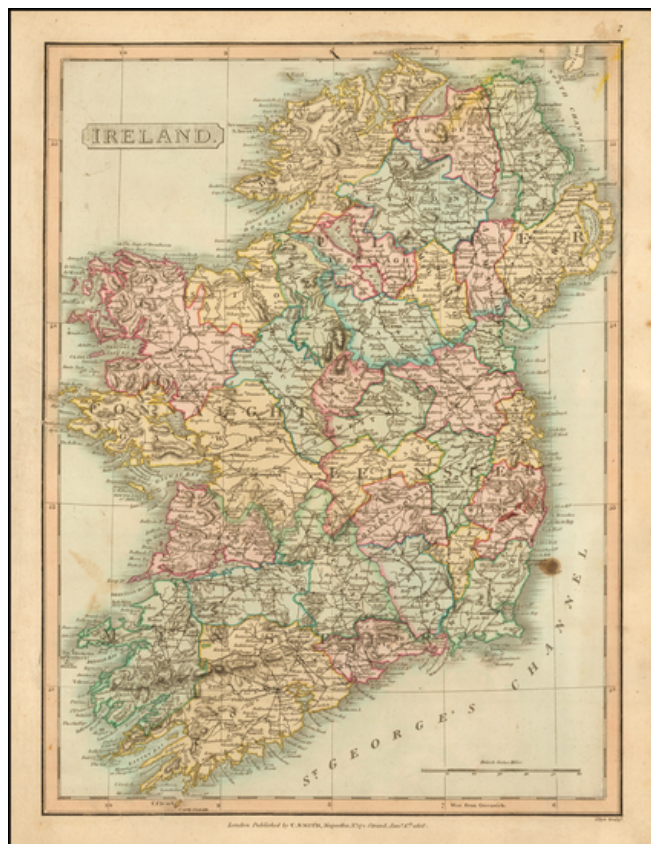

Barry Lawrence Ruderman Antique Maps Inc.

7407 La Jolla Boulevard
La Jolla, CA 92037

www.raremaps.com

(858) 551-8500
blr@raremaps.com

Ireland

Stock#: 54530
Map Maker: Smith
Date: 1809
Place: London
Color: Color
Condition: VG-
Size: 14 x 10.5 inches
Price: SOLD

Description:

Detailed map of Ireland, showing counties, towns, roads, rivers, lakes, mountains, islands, roads, etc.
From Smith's General Atlas. Nice topographical detail.

Detailed Condition:

Some staining.