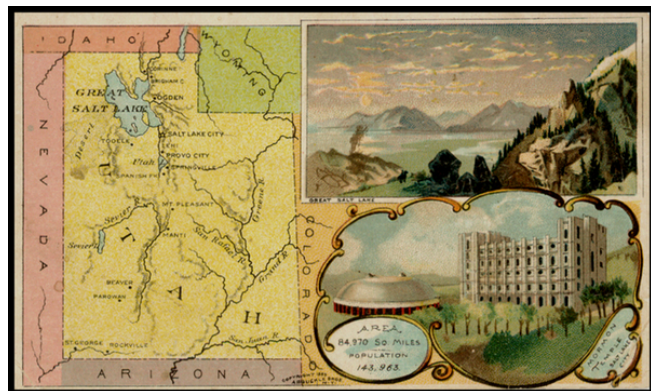

## Utah

**Stock#:** 5452  
**Map Maker:** Arbuckle Brothers Coffee Co.  
**Date:** 1889  
**Place:** New York  
**Color:** Color  
**Condition:** VG  
**Size:** 5 x 3 inches  
**Price:** \$30.00

### Description:

Decorative and unusual trading card map from this famous series. Map is surrounded by decorative vignette, showing Great Salt Lake and Mormon Temple. Includes population statistics.