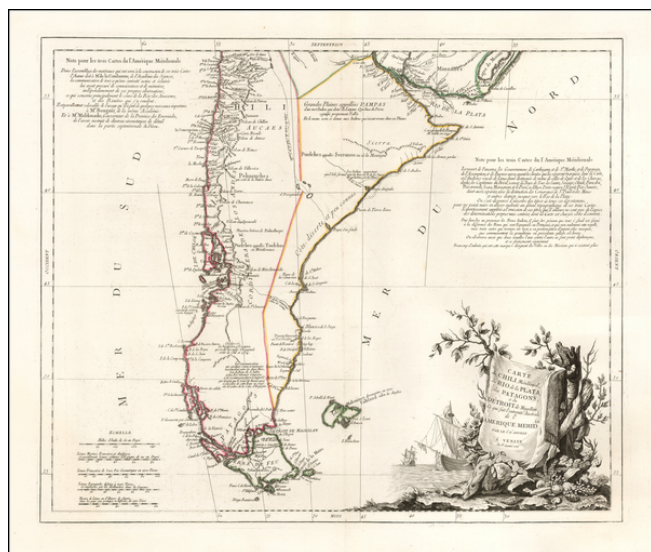

## Carte du Chili Meridional, du Rio de la Plata, des Patagons, et du Detroit de Magellan; ce qui fait l'extremite Australe de l'Amerique Meridile. . . . 1779

**Stock#:** 54500  
**Map Maker:** Santini  
**Date:** 1779  
**Place:** Venise  
**Color:** Outline Color  
**Condition:** VG+  
**Size:** 21.5 x 17.5 inches  
**Price:** \$375.00

### Description:

Finely engraved map of southern South America, focusing on Chile, Patagonia, Tierra del Fuego and the Strait of Magellan, from Santini's Venetian edition of d'Anville's map from "Atlas Universel" printed in 1776-84.

Includes an elaborate cartouche and extensive annotations, referencing Condamme, Mouguer, Maldonado and others, with further annotations in the interior of the map.