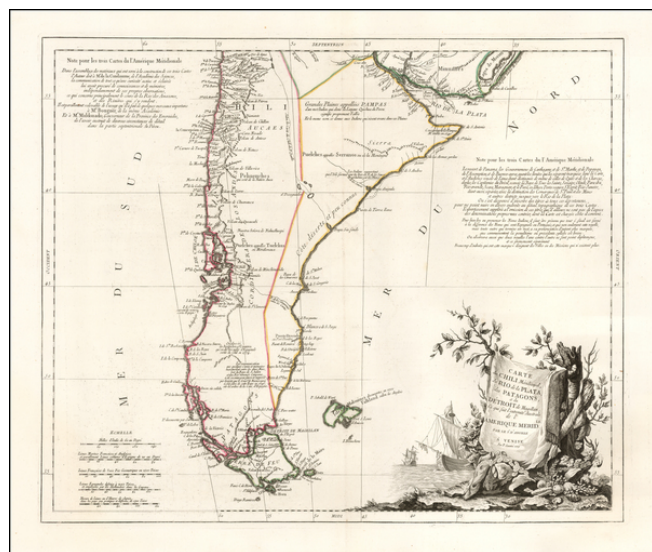

Barry Lawrence Ruderman Antique Maps Inc.

7407 La Jolla Boulevard
La Jolla, CA 92037

www.raremaps.com

(858) 551-8500
blr@raremaps.com

Carte du Chili Meridional, du Rio de la Plata, des Patagons, et du Detroit de Magellan; ce qui fait l'extremite Australe de l'Amerique Meridile. . . . 1779

Stock#: 54500
Map Maker: Santini
Date: 1779
Place: Venise
Color: Outline Color
Condition: VG+
Size: 21.5 x 17.5 inches
Price: \$ 345.00

Description:

Finely engraved map of southern South America, focusing on Chile, Patagonia, Tierra del Fuego and the Strait of Magellan, from Santini's Venetian edition of d'Anville's map from "Atlas Universel" printed in 1776-84.

Includes an elaborate cartouche and extensive annotations, referencing Condamme, Mouguer, Maldonado and others, with further annotations in the interior of the map.

Detailed Condition: