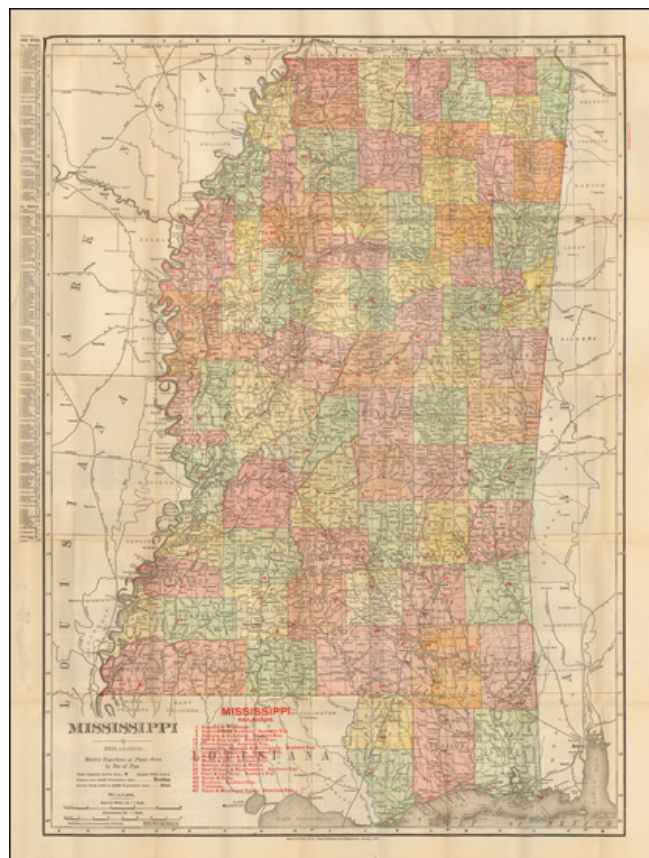

## Mississippi

**Stock#:** 54474  
**Map Maker:** Rand McNally & Company  
**Date:** 1904  
**Place:** Chicago  
**Color:** Outline Color  
**Condition:** VG+  
**Size:** 22 x 15 inches  
**Price:** SOLD

### Description:

Highly detailed map of Mississippi, showing counties, towns, railroads, lakes, etc.

Includes a list of Railroads in operation.