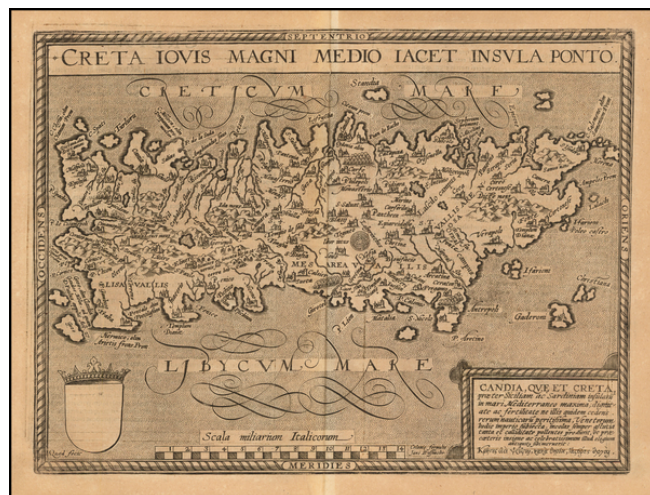

Barry Lawrence Ruderman Antique Maps Inc.

7407 La Jolla Boulevard
La Jolla, CA 92037

www.raremaps.com

(858) 551-8500
blr@raremaps.com

Creta Iovis Magni Medio Iacet Insula Ponto

Stock#: 54459
Map Maker: Quad / Bussemachaer
Date: 1600
Place: Cologne
Color: Uncolored
Condition: VG
Size: 11 x 8 inches
Price: SOLD

Description:

Detailed map of Crete and neighboring islands.

The map appeared in Quad's *Geographische Handtbuch*

Detailed Condition: