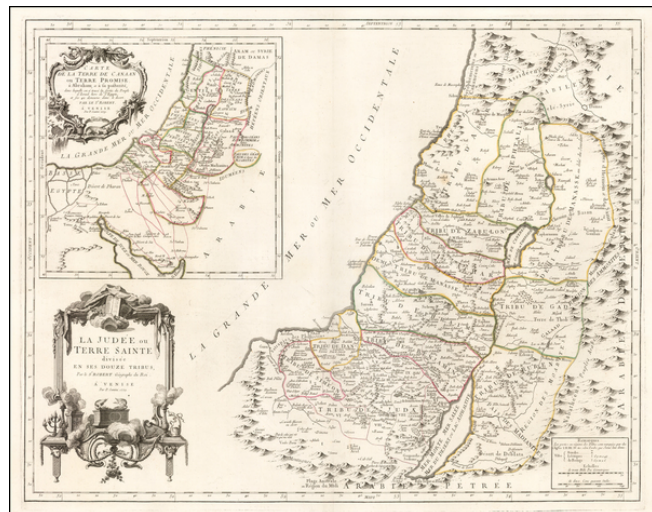

Barry Lawrence Ruderman Antique Maps Inc.

7407 La Jolla Boulevard
La Jolla, CA 92037

www.raremaps.com

(858) 551-8500
blr@raremaps.com

La Judée ou Terre Sainted divisee en ses Douze Tribus . . .1779

Stock#: 54447
Map Maker: Santini
Date: 1779
Place: Venice
Color: Outline Color
Condition: VG+
Size: 24 x 19 inches
Price: \$395.00

Description:

Fine large format map of the Holy Land, published in Venice, in 1779, by Santini and engraved by Remondini.

The map presents a fine detailed depiction of Judea or the Holy Land, divided into the regions controlled by the 12 Tribes of Israel.

A large inset in the upper left corner illustrates the Wanderings of the children of Abraham in search of Canaan or the Promised Land.

Elegant large cartouche, with allegorical representations of the two tablets of the law which Moses brought down from the mountain, along with various other old testament symbols.