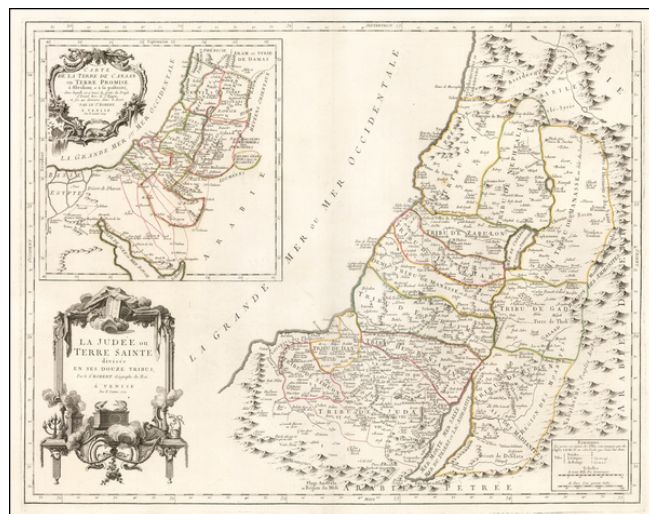

Barry Lawrence Ruderman Antique Maps Inc.

7407 La Jolla Boulevard
La Jolla, CA 92037

www.raremaps.com

(858) 551-8500
blr@raremaps.com

La Judée ou Terre Sainted divisee en ses Douze Tribus . . .1779

Stock#: 54447
Map Maker: Santini
Date: 1779
Place: Venice
Color: Outline Color
Condition: VG+
Size: 24 x 19 inches
Price: \$ 375.00

Description:

Fine large format map of the Holy Land, published in Venice, in 1779, by Santini and engraved by Remondini.

The map presents a fine detailed depiction of Judea or the Holy Land, divided into the regions controlled by the 12 Tribes of Israel.

A large inset in the upper left corner illustrates the Wanderings of the children of Abraham in search of Canaan or the Promised Land.

Elegant large cartouche, with allegorical representations of the two tablets of the law which Moses brought down from the mountain, along with various other old testament symbols.